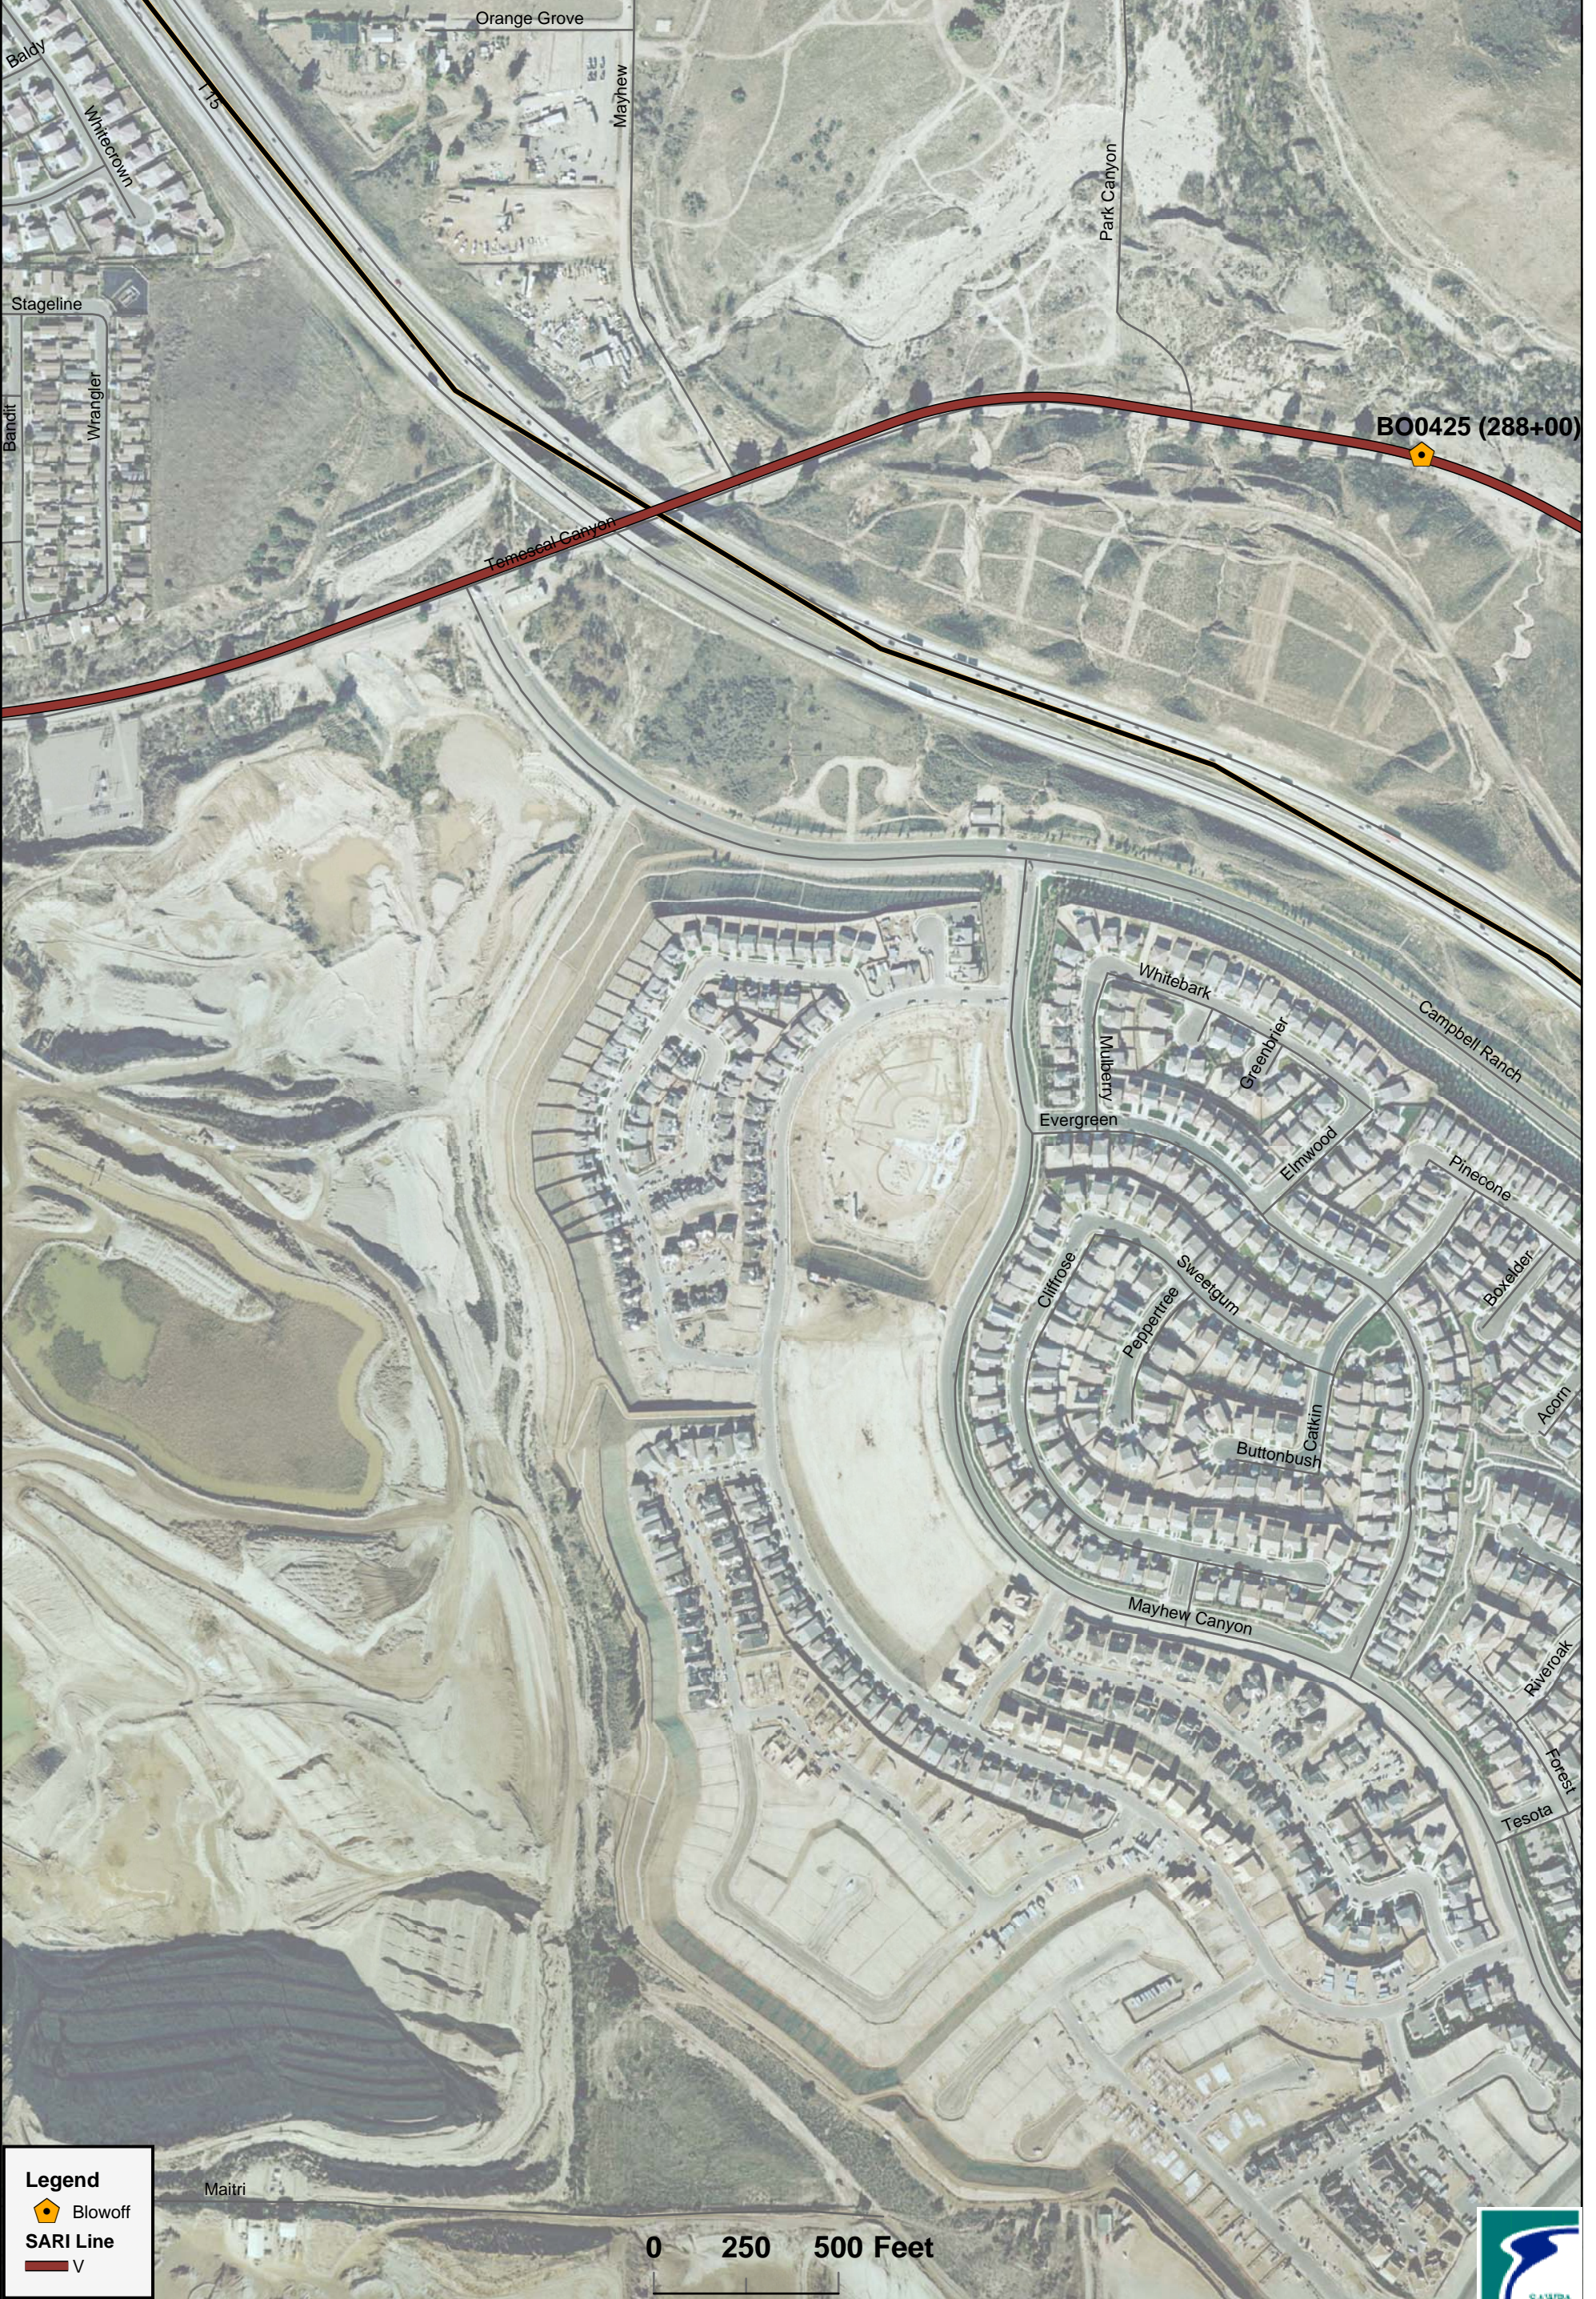

# Brine Line 2011: Reach V (TVRI) Sheet 8 of 15

**Legend**

- Blowoff
- SARI Line V

0 250 500 Feet