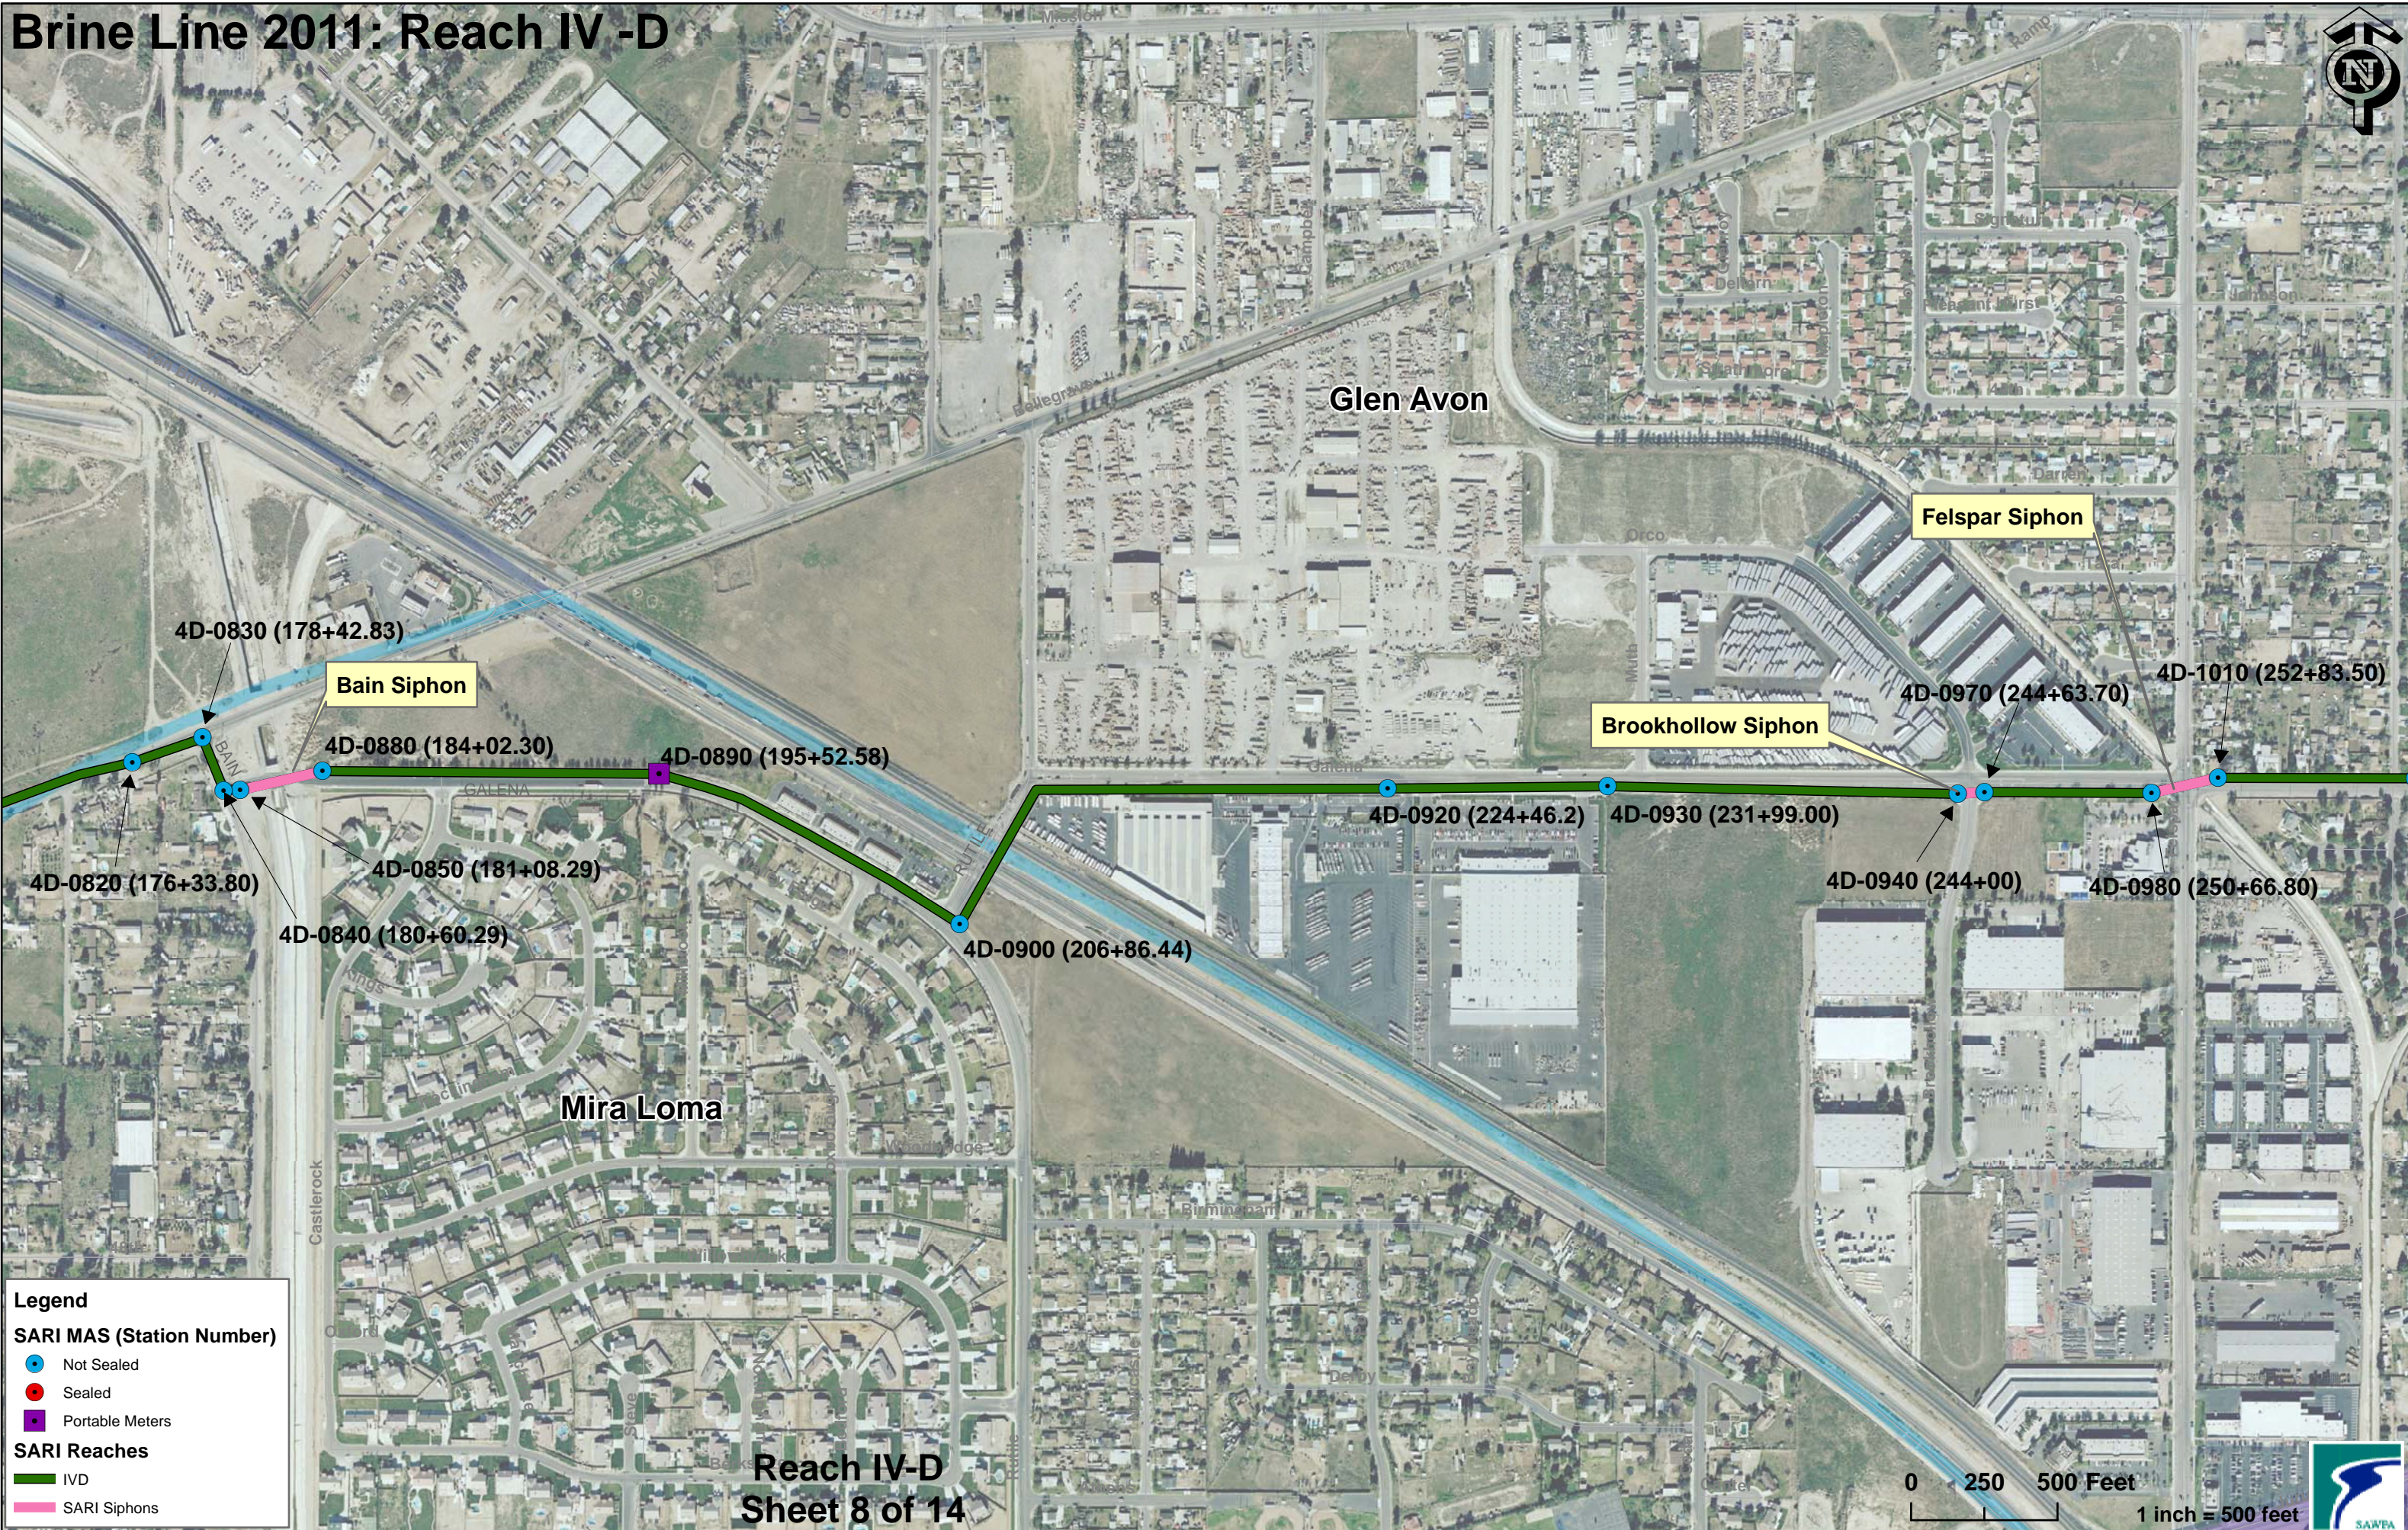

Brine Line 2011: Reach IV -D

Legend

SARI MAS (Station Number)

- Not Sealed
- Sealed
- Portable Meters

SARI Reaches

- IVD
- SARI Siphons

**Reach IV-D
Sheet 8 of 14**