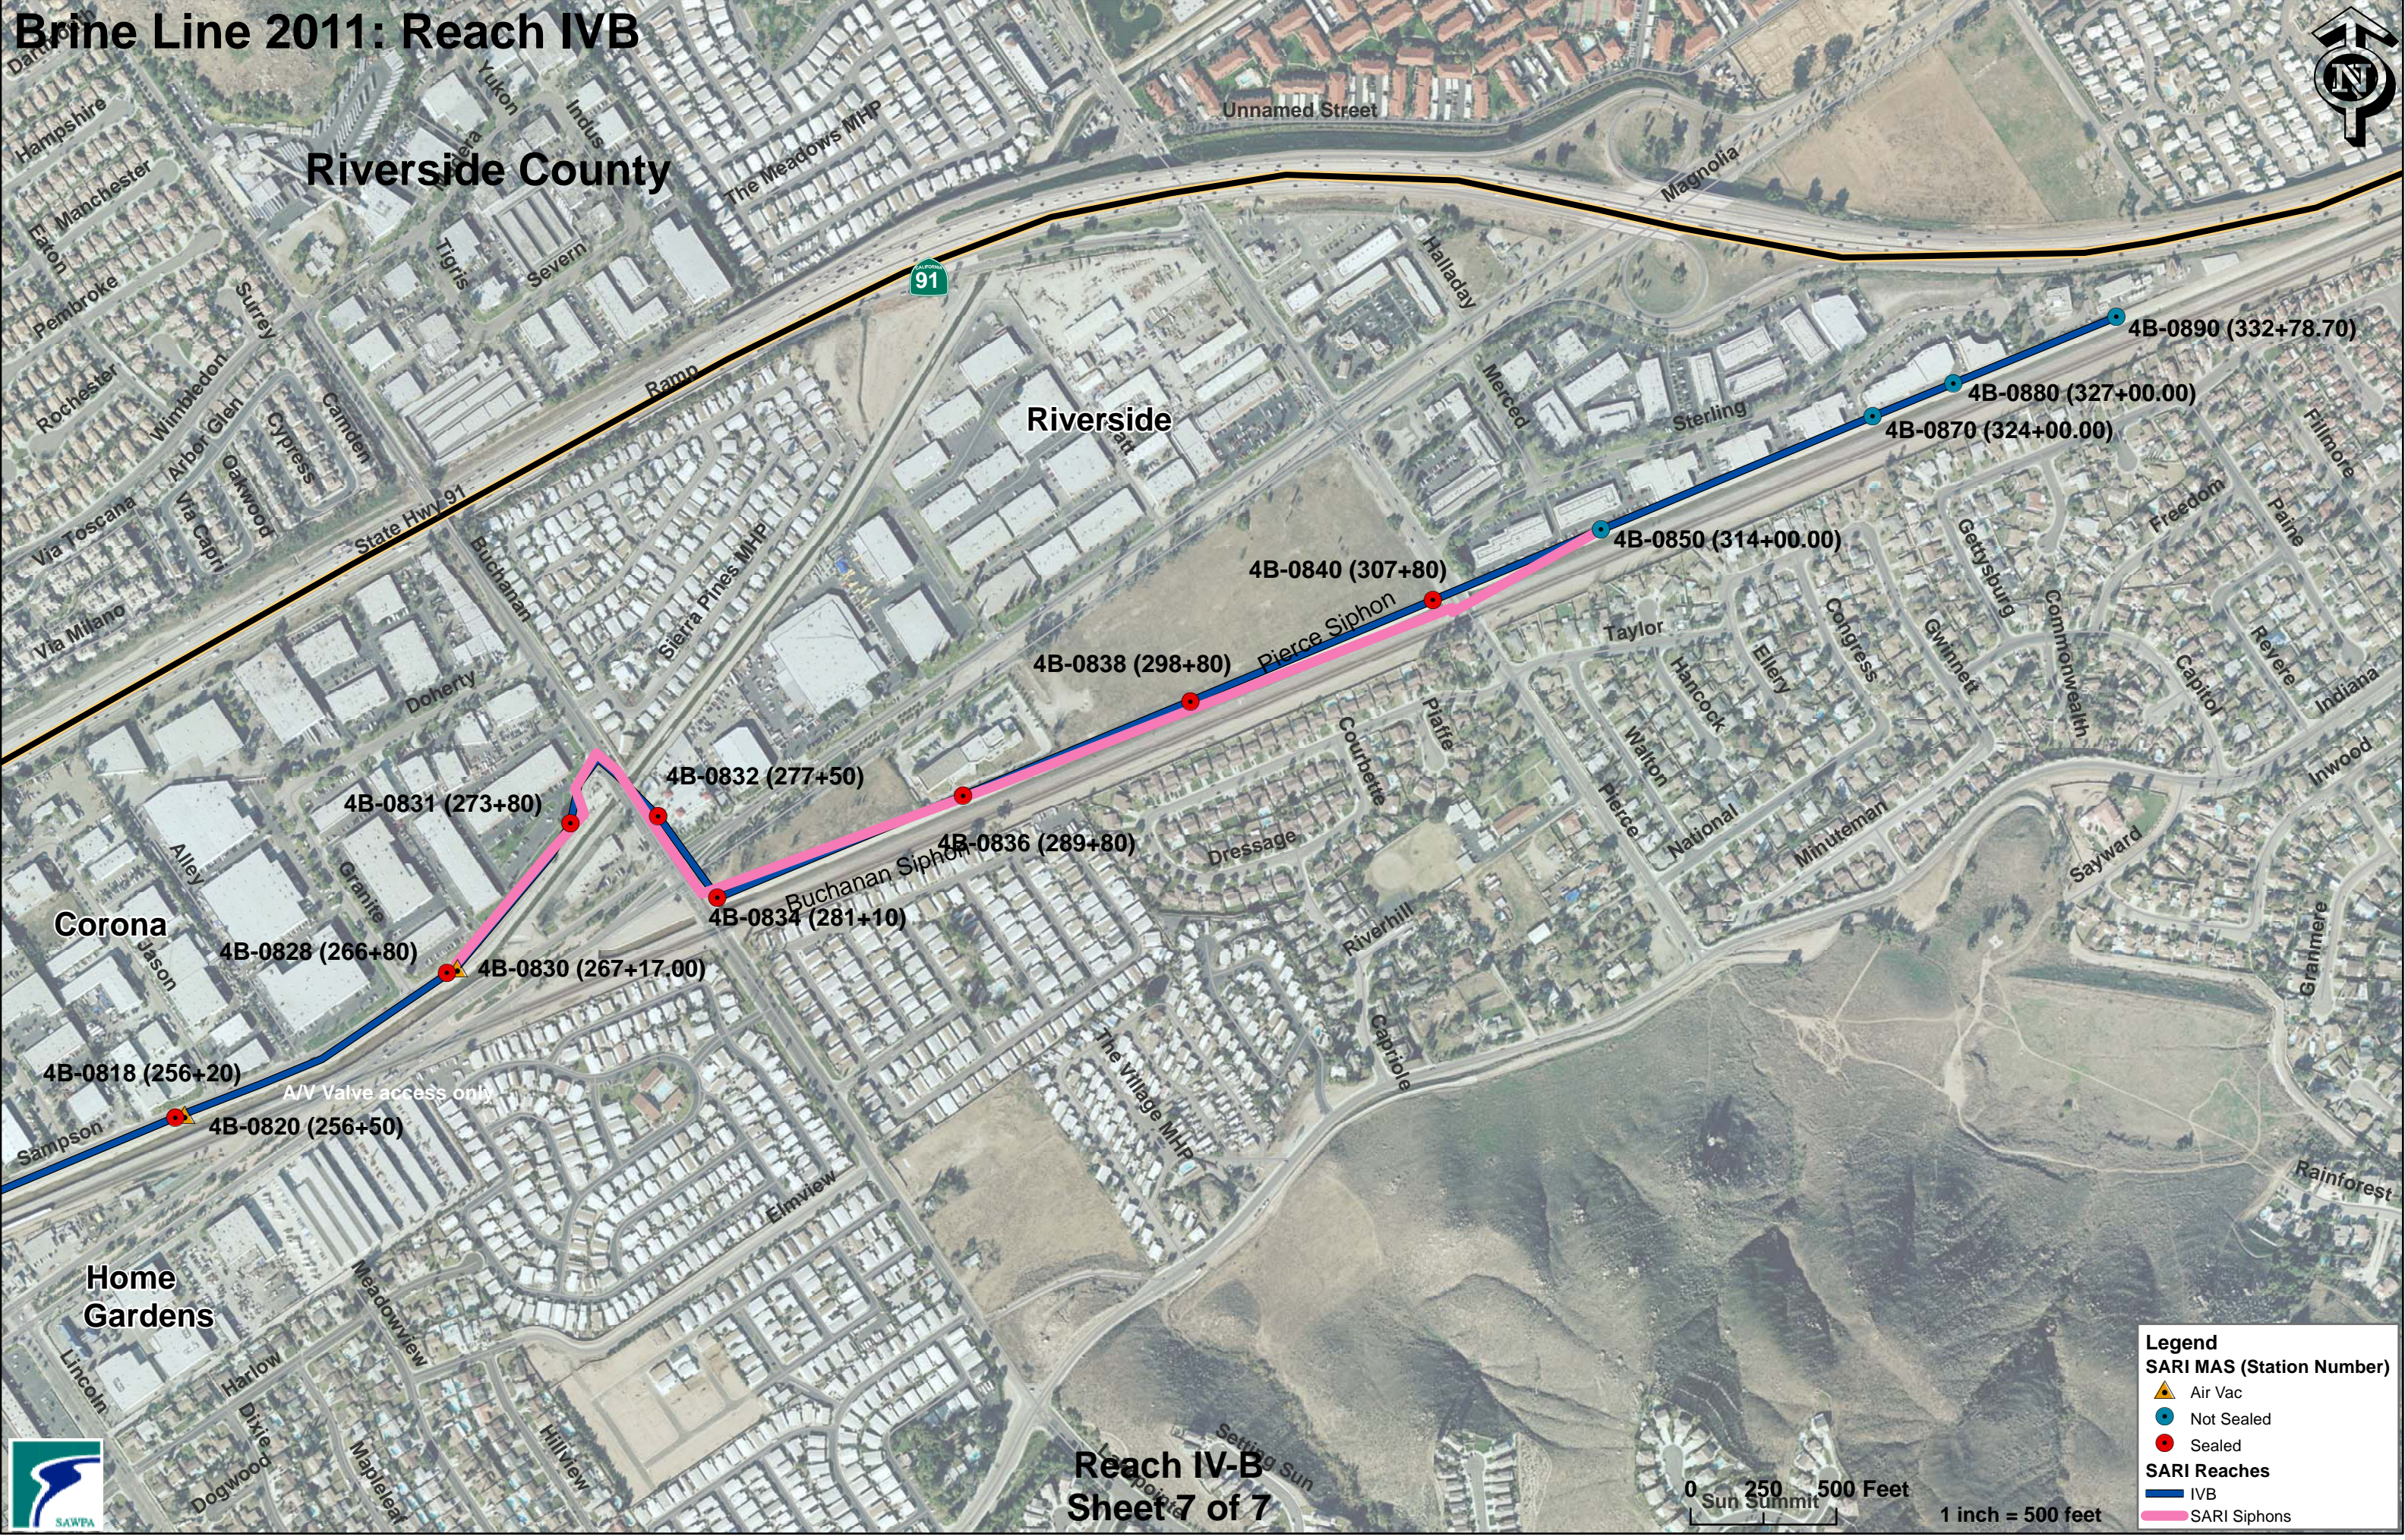

Brine Line 2011: Reach IVB

Riverside County

Riverside

Corona

Home Gardens

Reach IV-B
Sheet 7 of 7

Legend

SARI MAS (Station Number)

- Air Vac (Yellow triangle)
- Not Sealed (Blue circle)
- Sealed (Red circle)

SARI Reaches

- IVB (Blue line)
- SARI Siphons (Pink line)

0 250 500 Feet
Sun Summit

1 inch = 500 feet