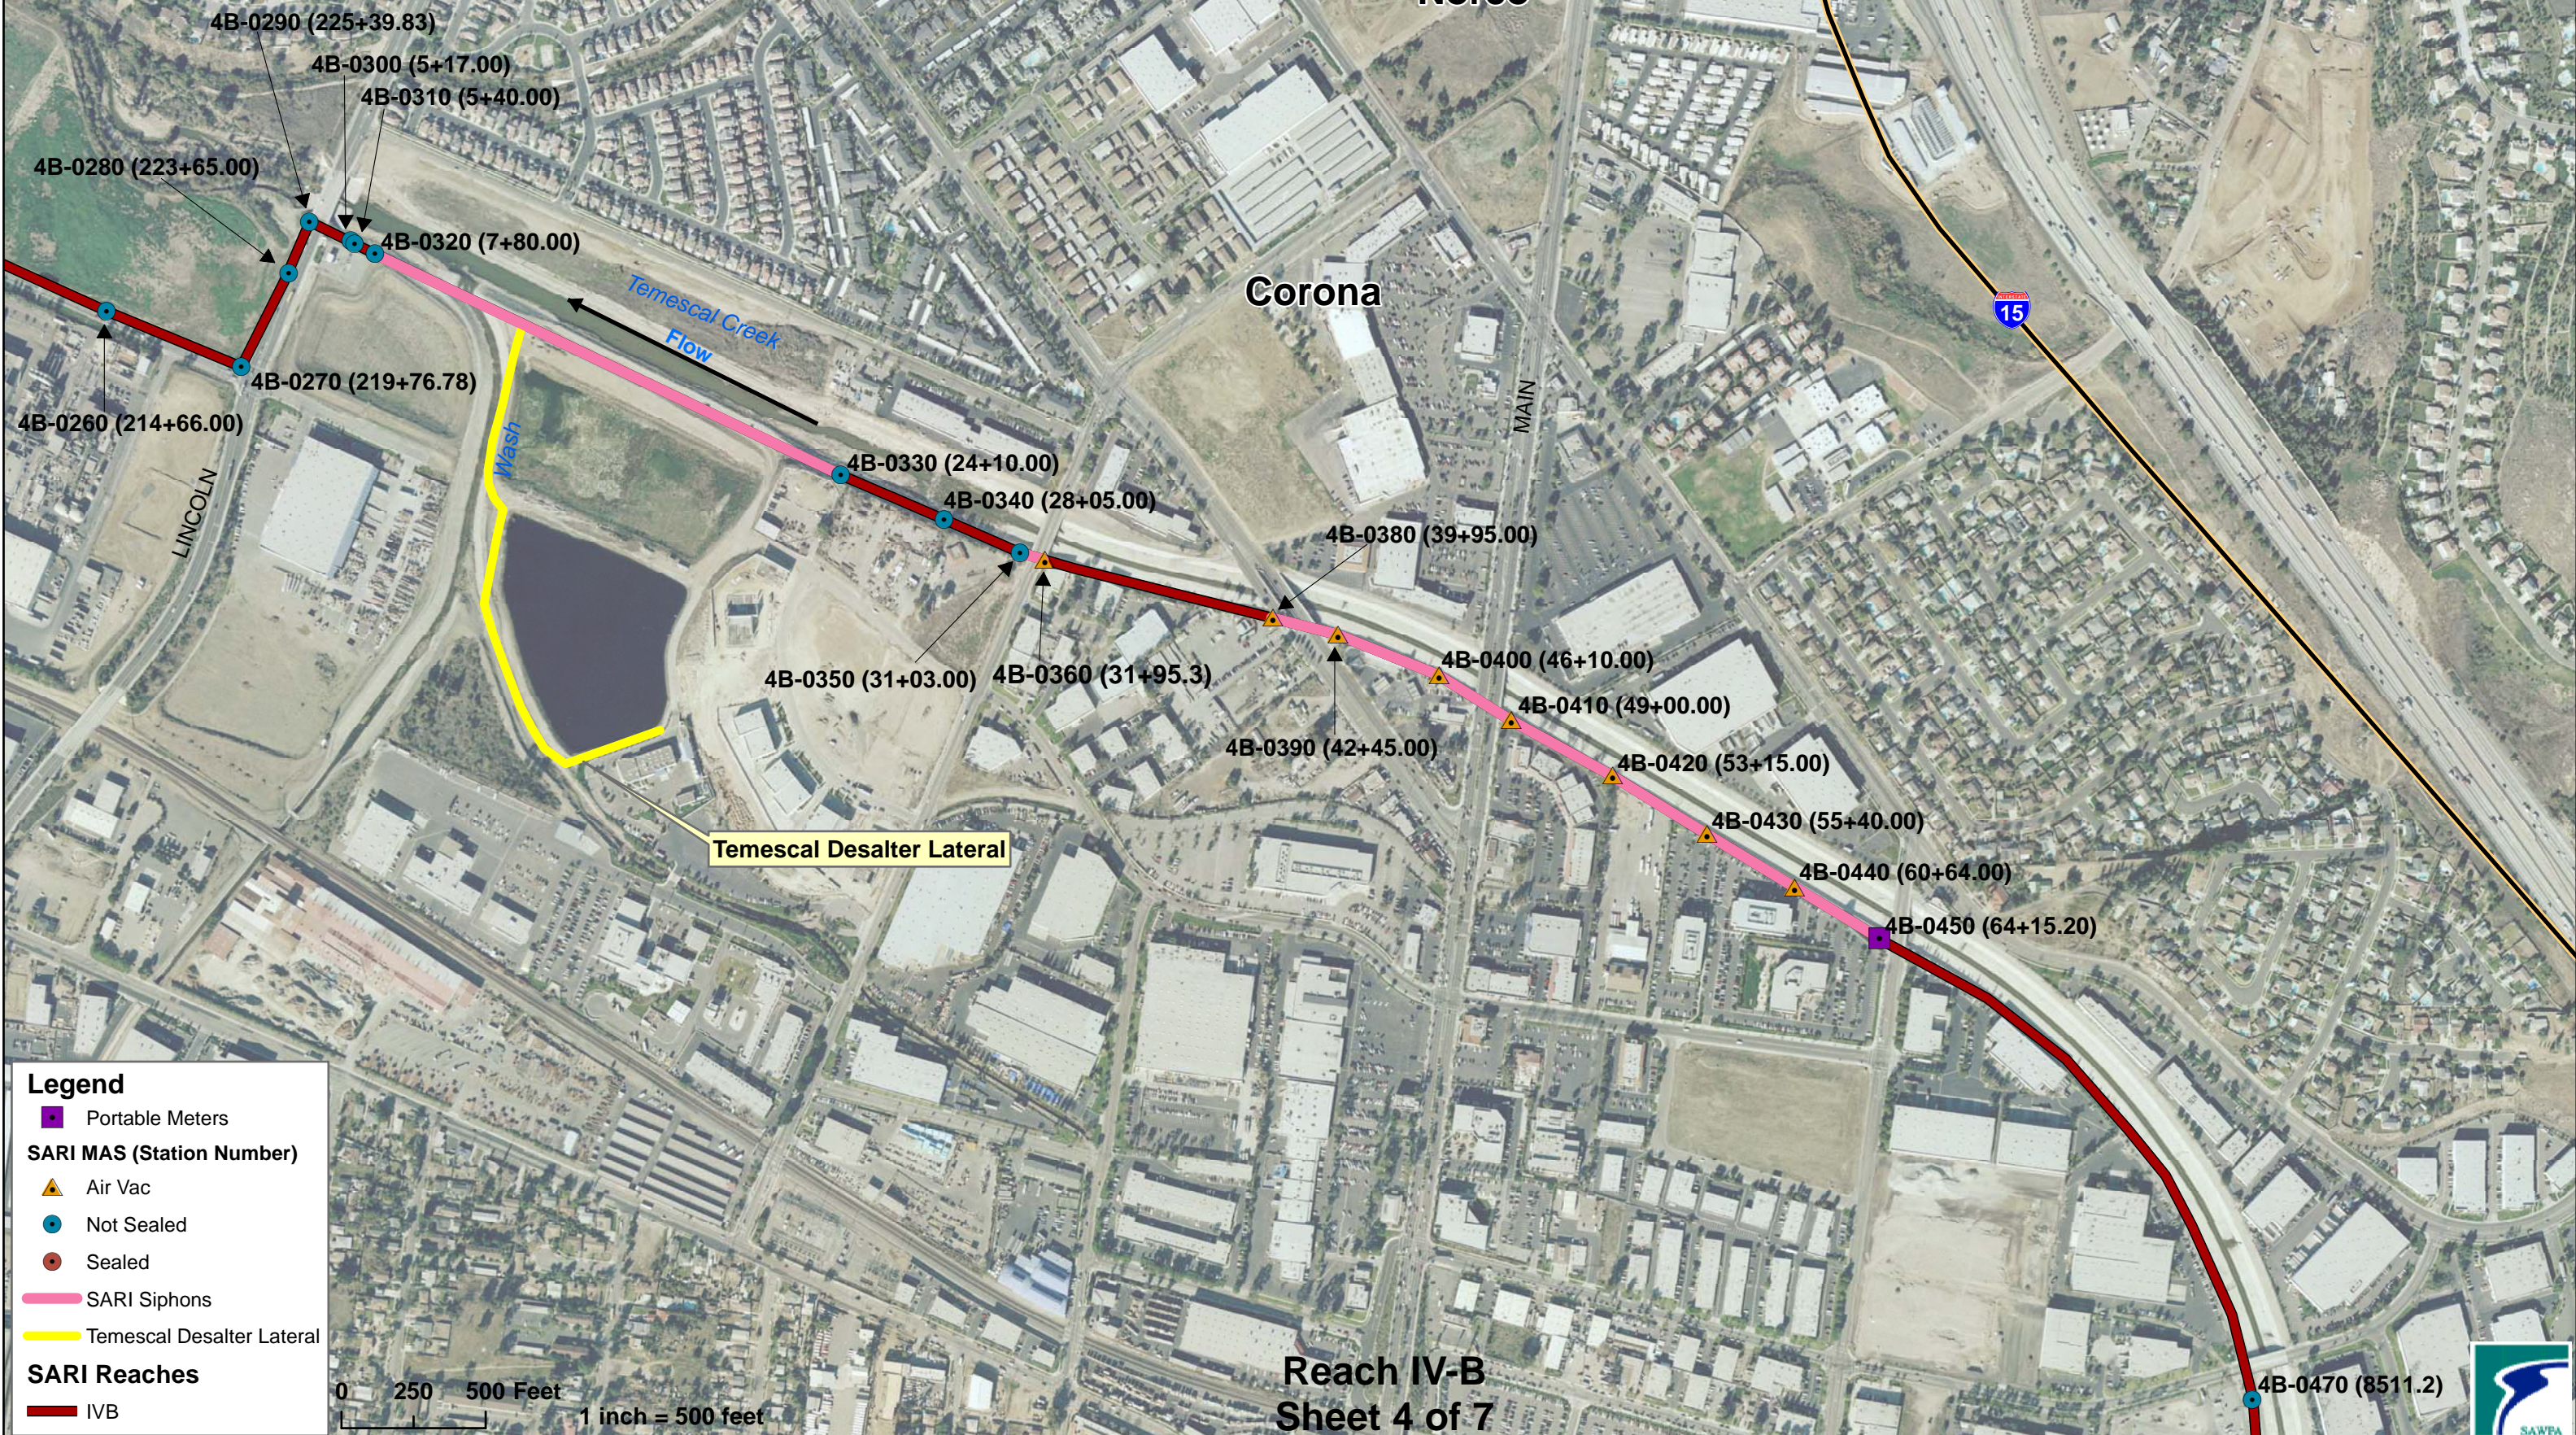

Brine Line 2011: Reach IV-B

Riverside County

Norco

Corona

Legend

- Portable Meters
- SARI MAS (Station Number)**
- ▲ Air Vac
- Not Sealed
- Sealed
- SARI Siphons
- Temescal Desalter Lateral
- SARI Reaches**
- IVB

Reach IV-B
Sheet 4 of 7