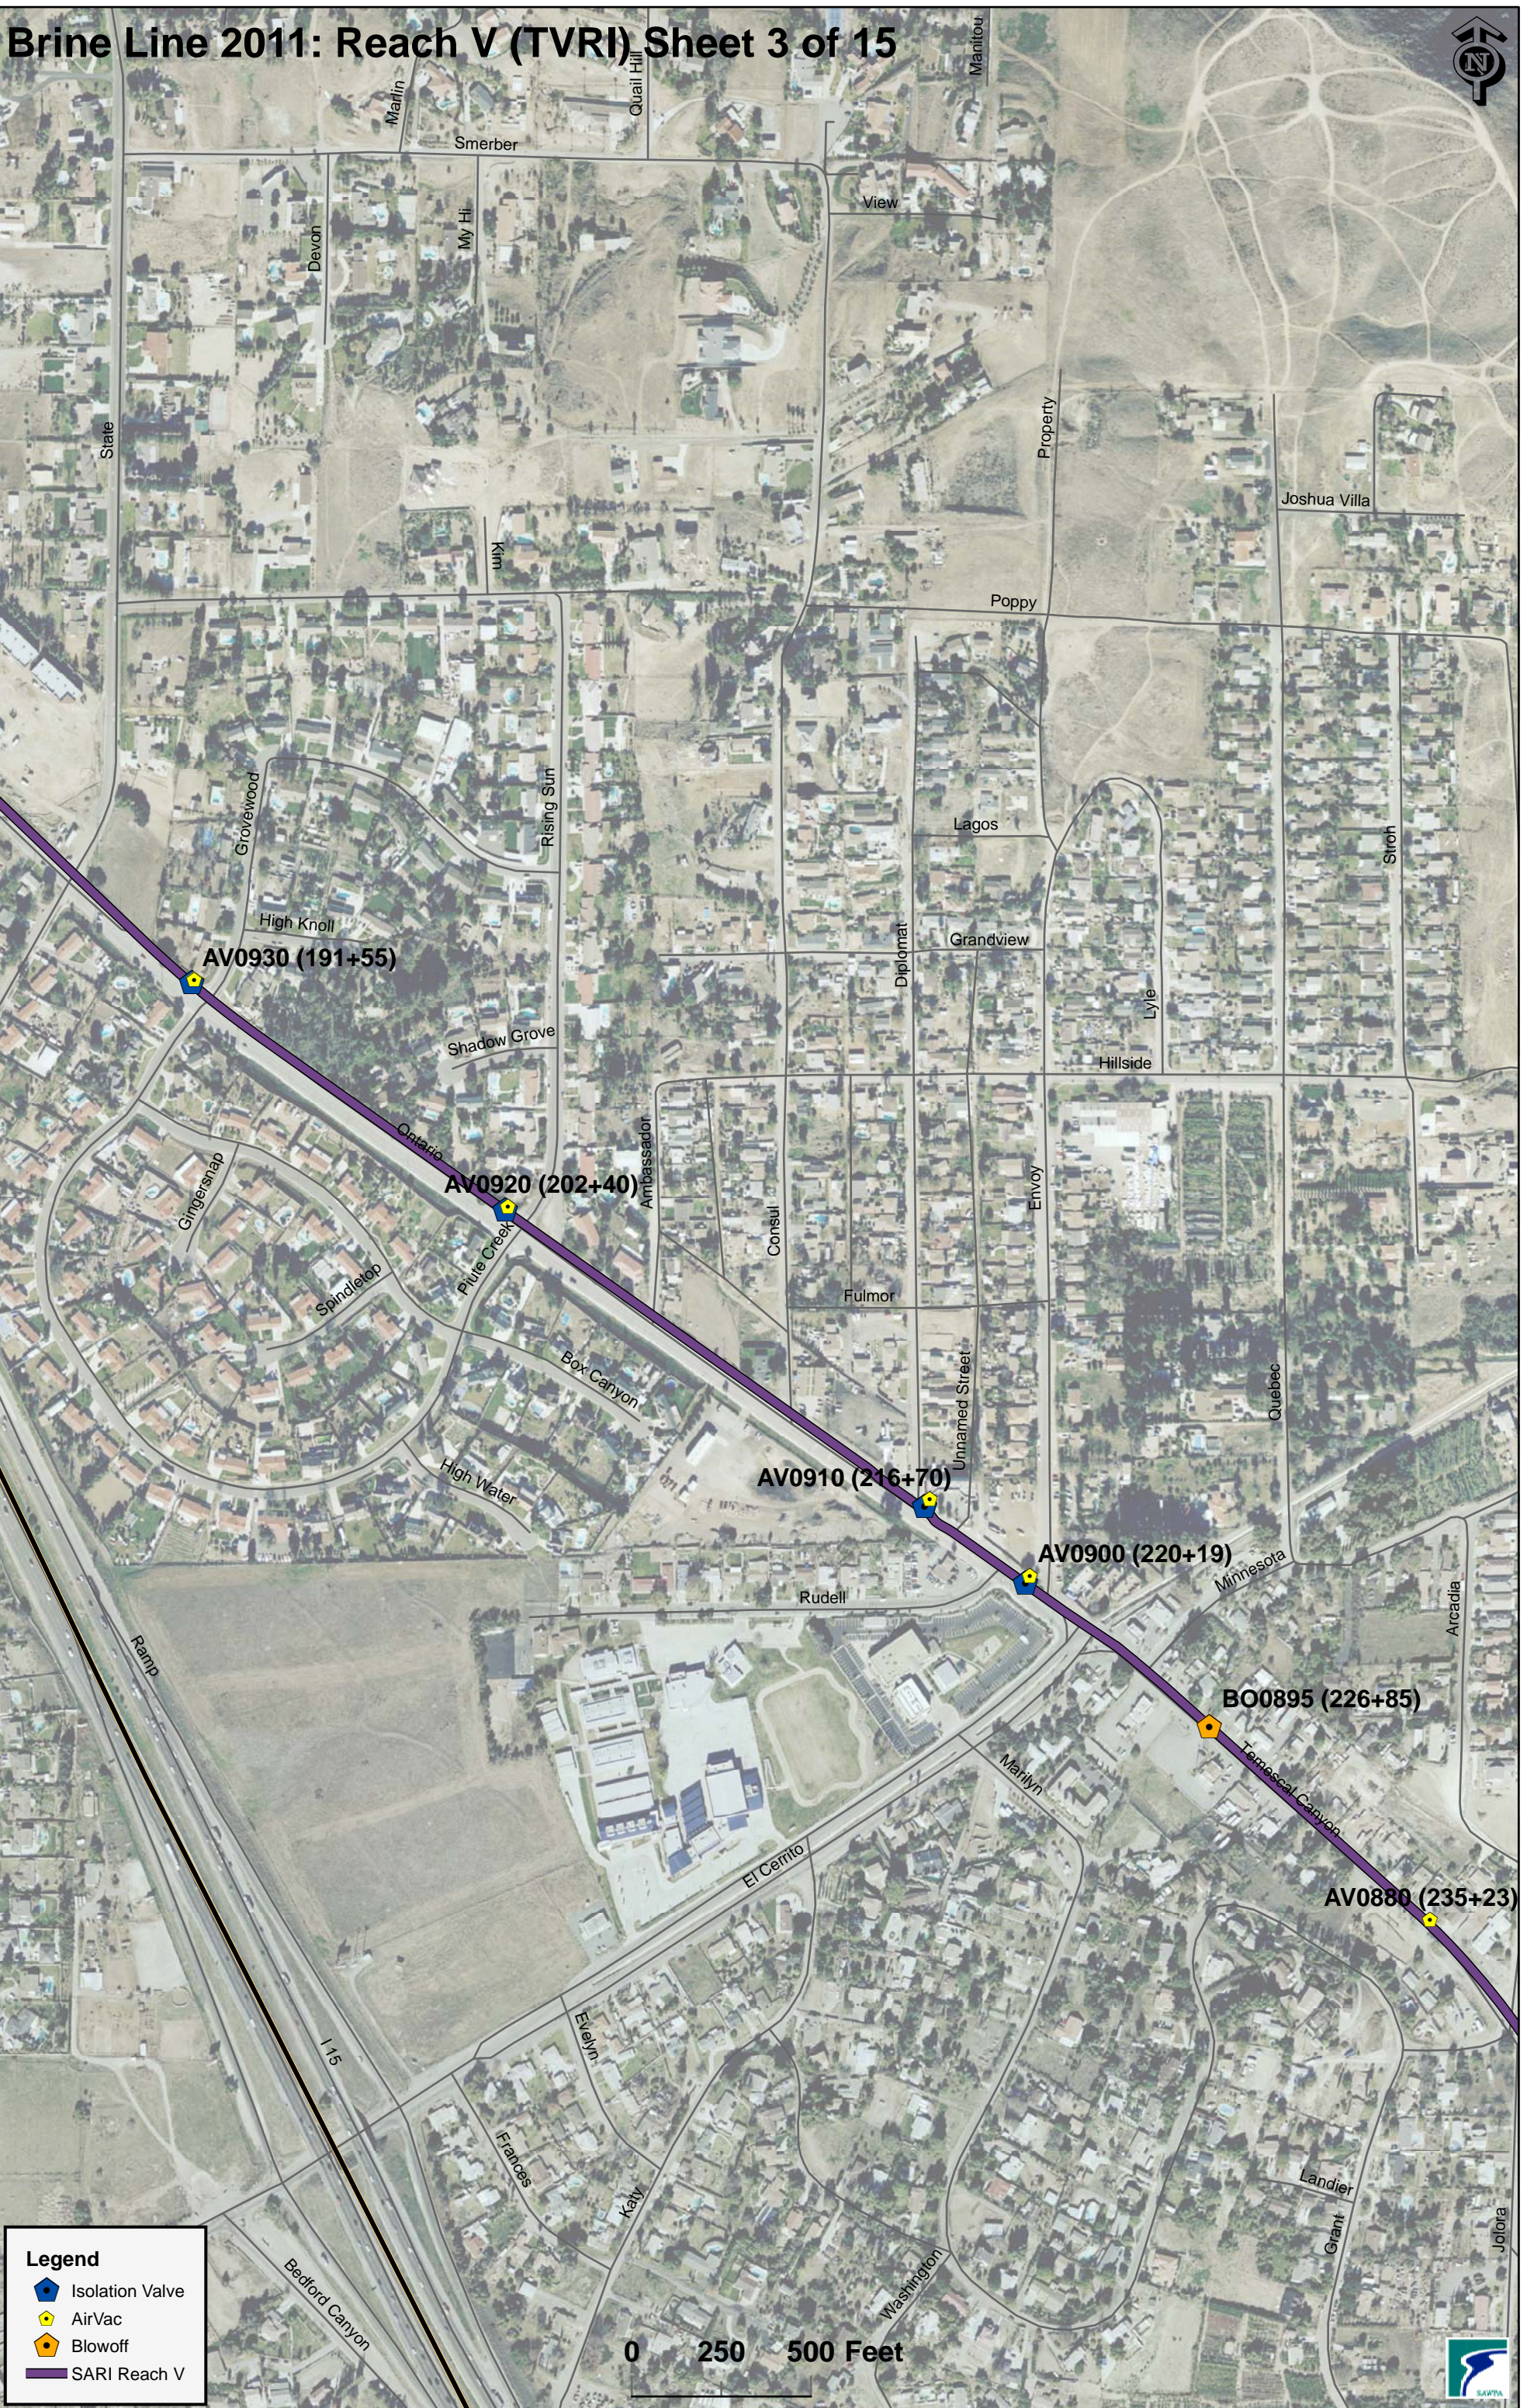

Brine Line 2011: Reach V (TVRI) Sheet 3 of 15

Legend

-  Isolation Valve
-  AirVac
-  Blowoff
-  SARI Reach V

0 250 500 Feet