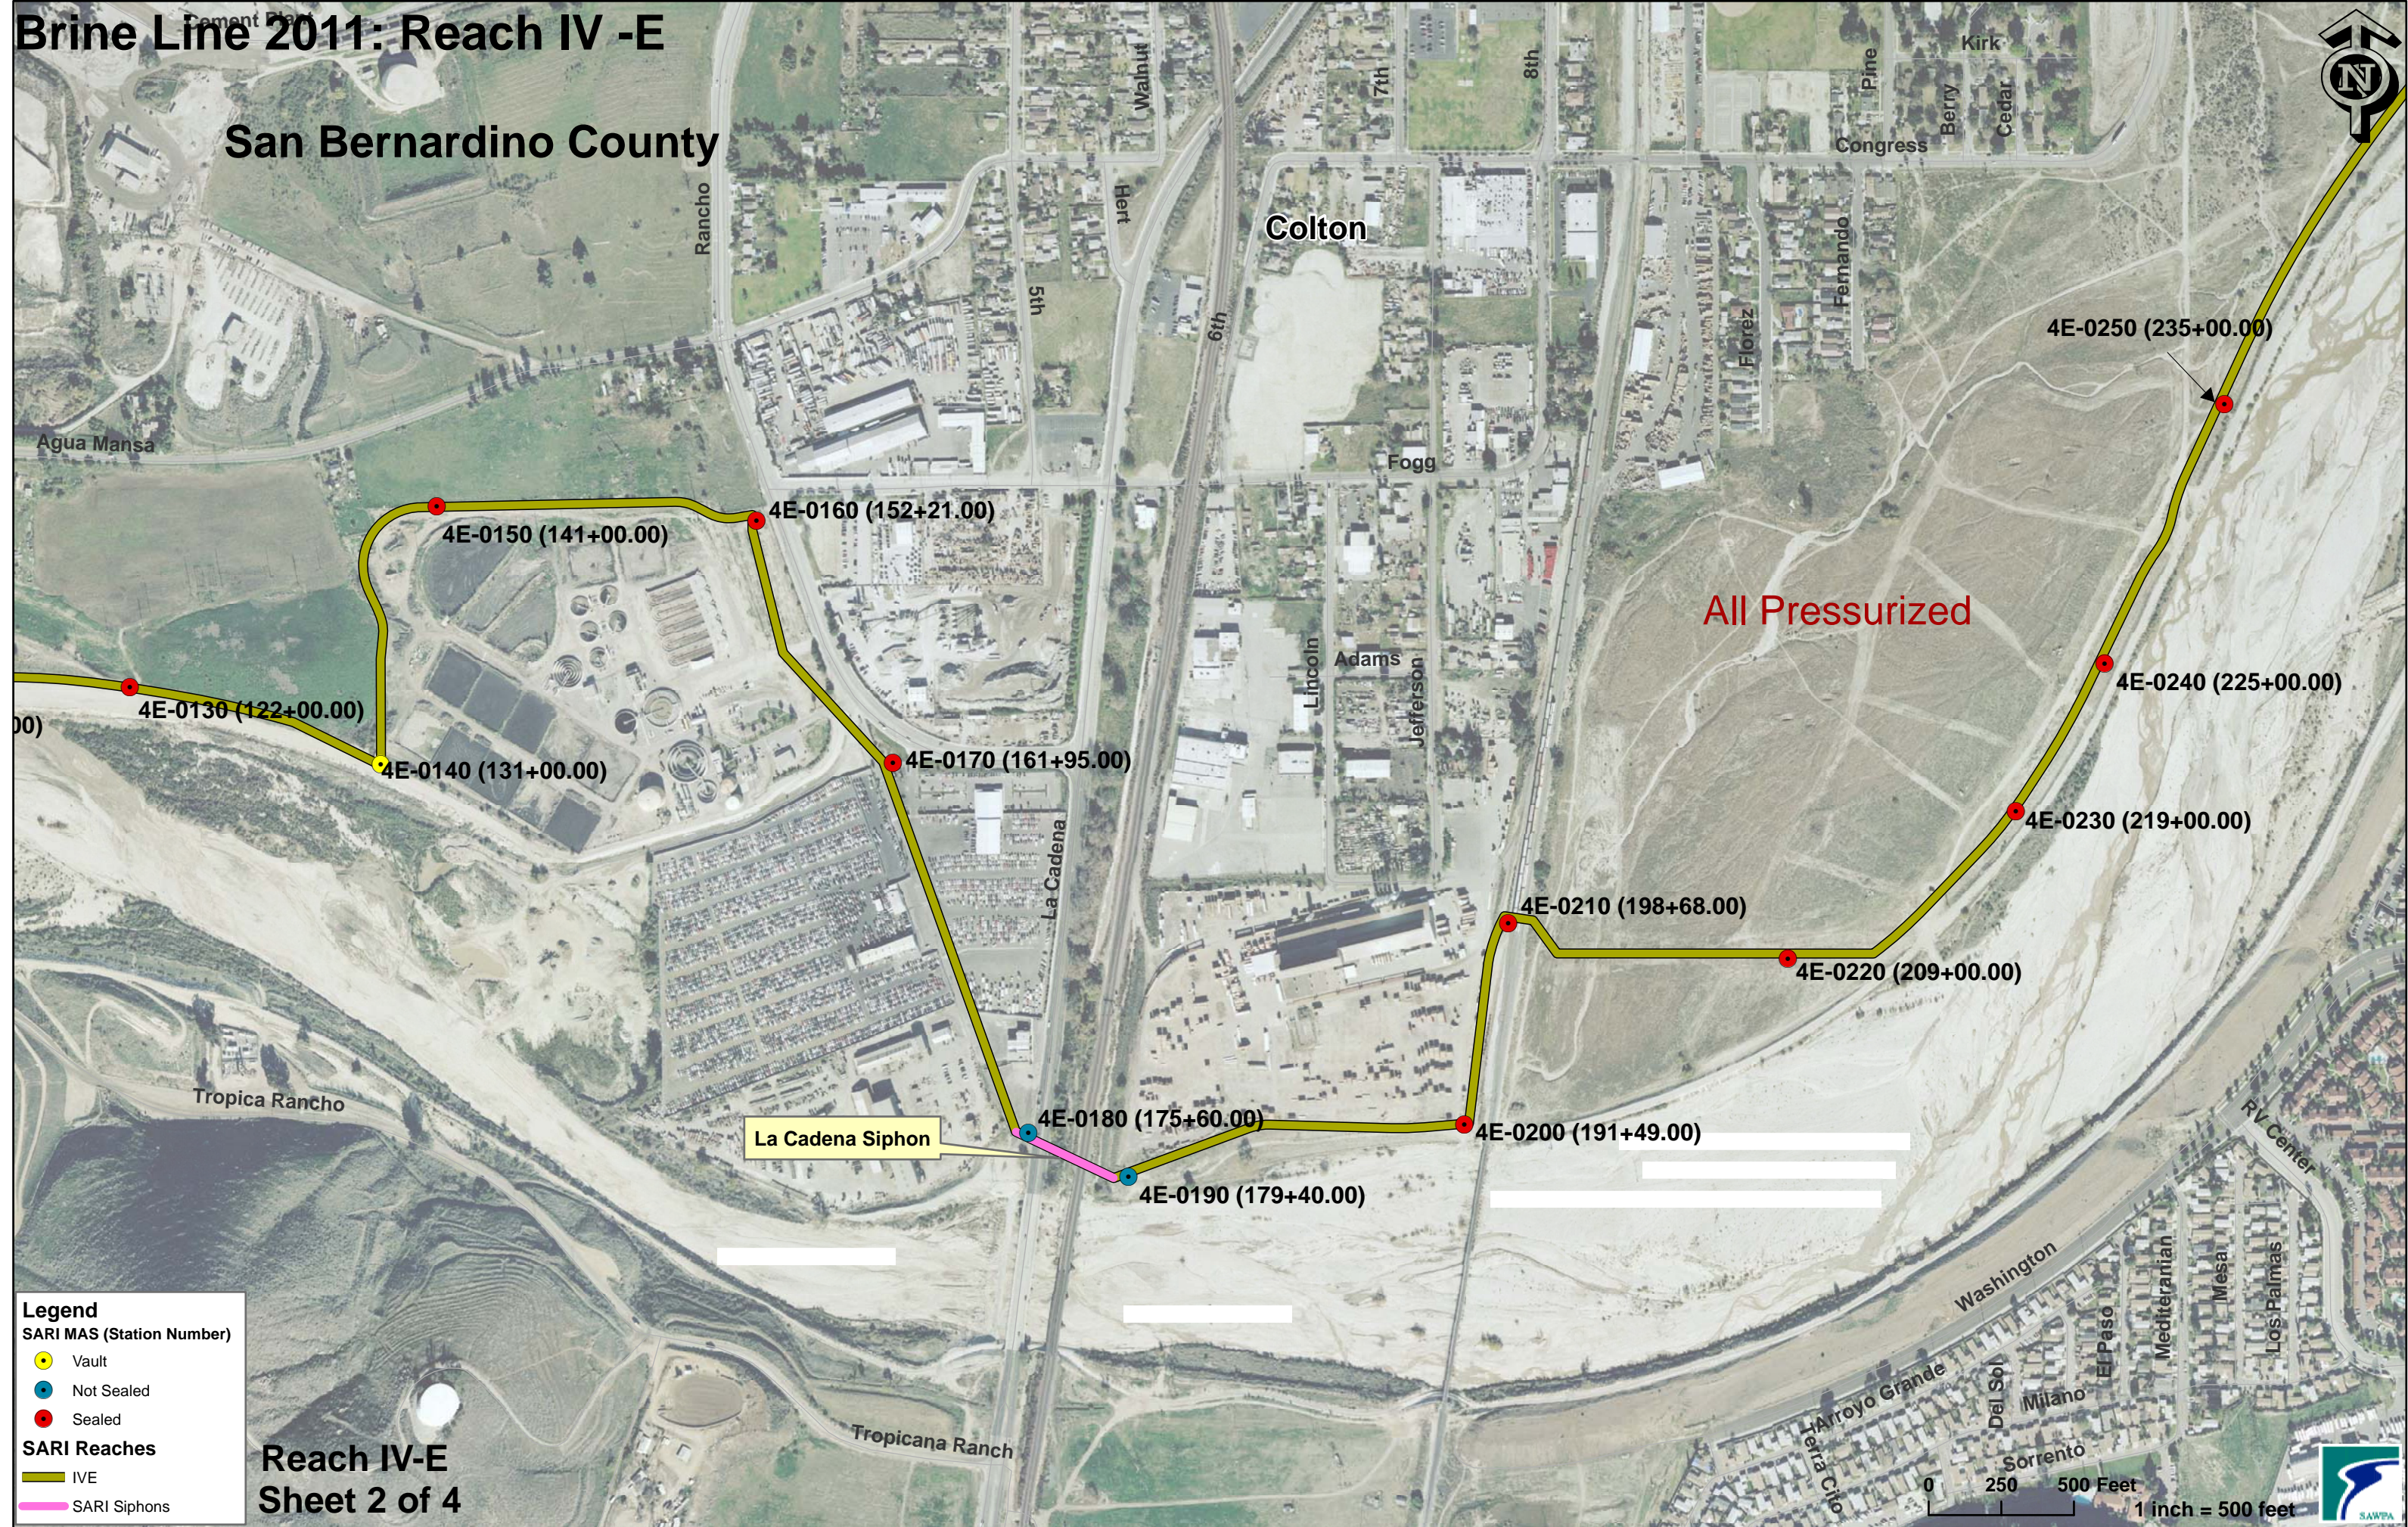

Brine Line 2011: Reach IV -E

San Bernardino County

Legend

SARI MAS (Station Number)

- Yellow circle with black outline: Vault
- Blue circle with black outline: Not Sealed
- Red circle with black outline: Sealed

SARI Reaches

- Yellow line: IVE
- Pink line: SARI Siphons

Reach IV-E
Sheet 2 of 4