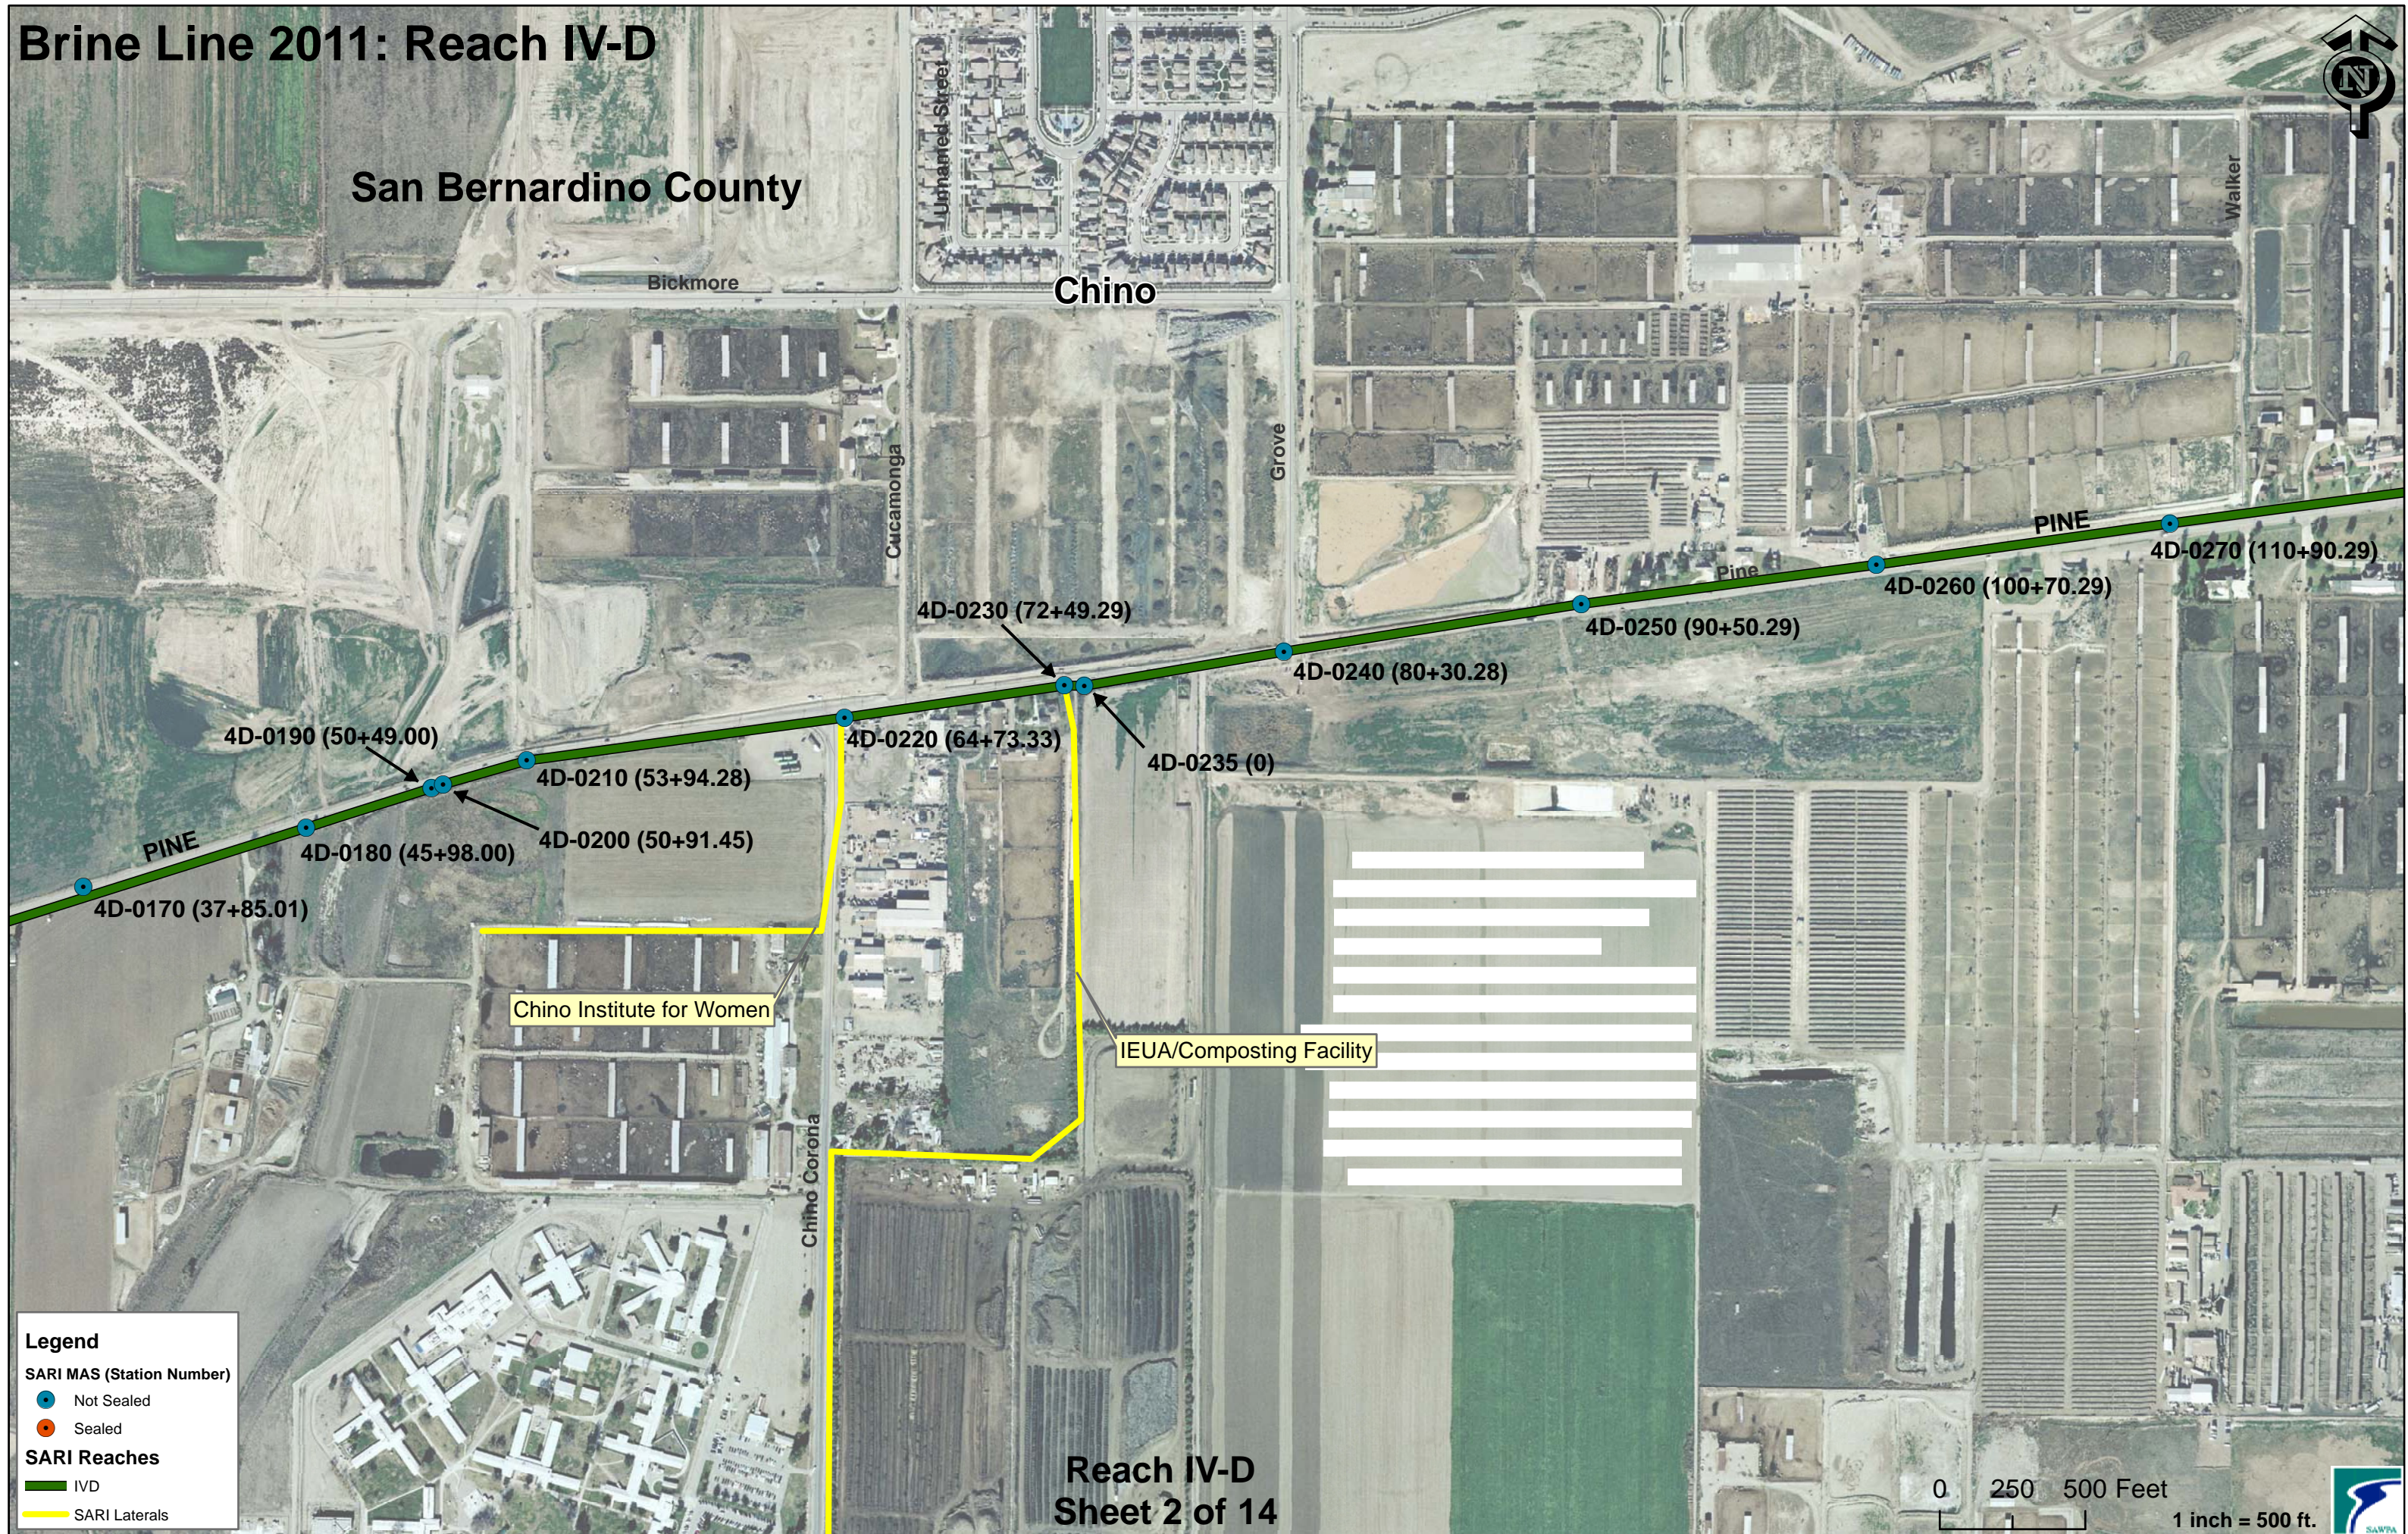

# Brine Line 2011: Reach IV-D

San Bernardino County

Chino

**Legend**

SARI MAS (Station Number)

- Not Sealed
- Sealed

SARI Reaches

- IVD
- SARI Laterals

Reach IV-D  
Sheet 2 of 14

0 250 500 Feet  
1 inch = 500 ft.