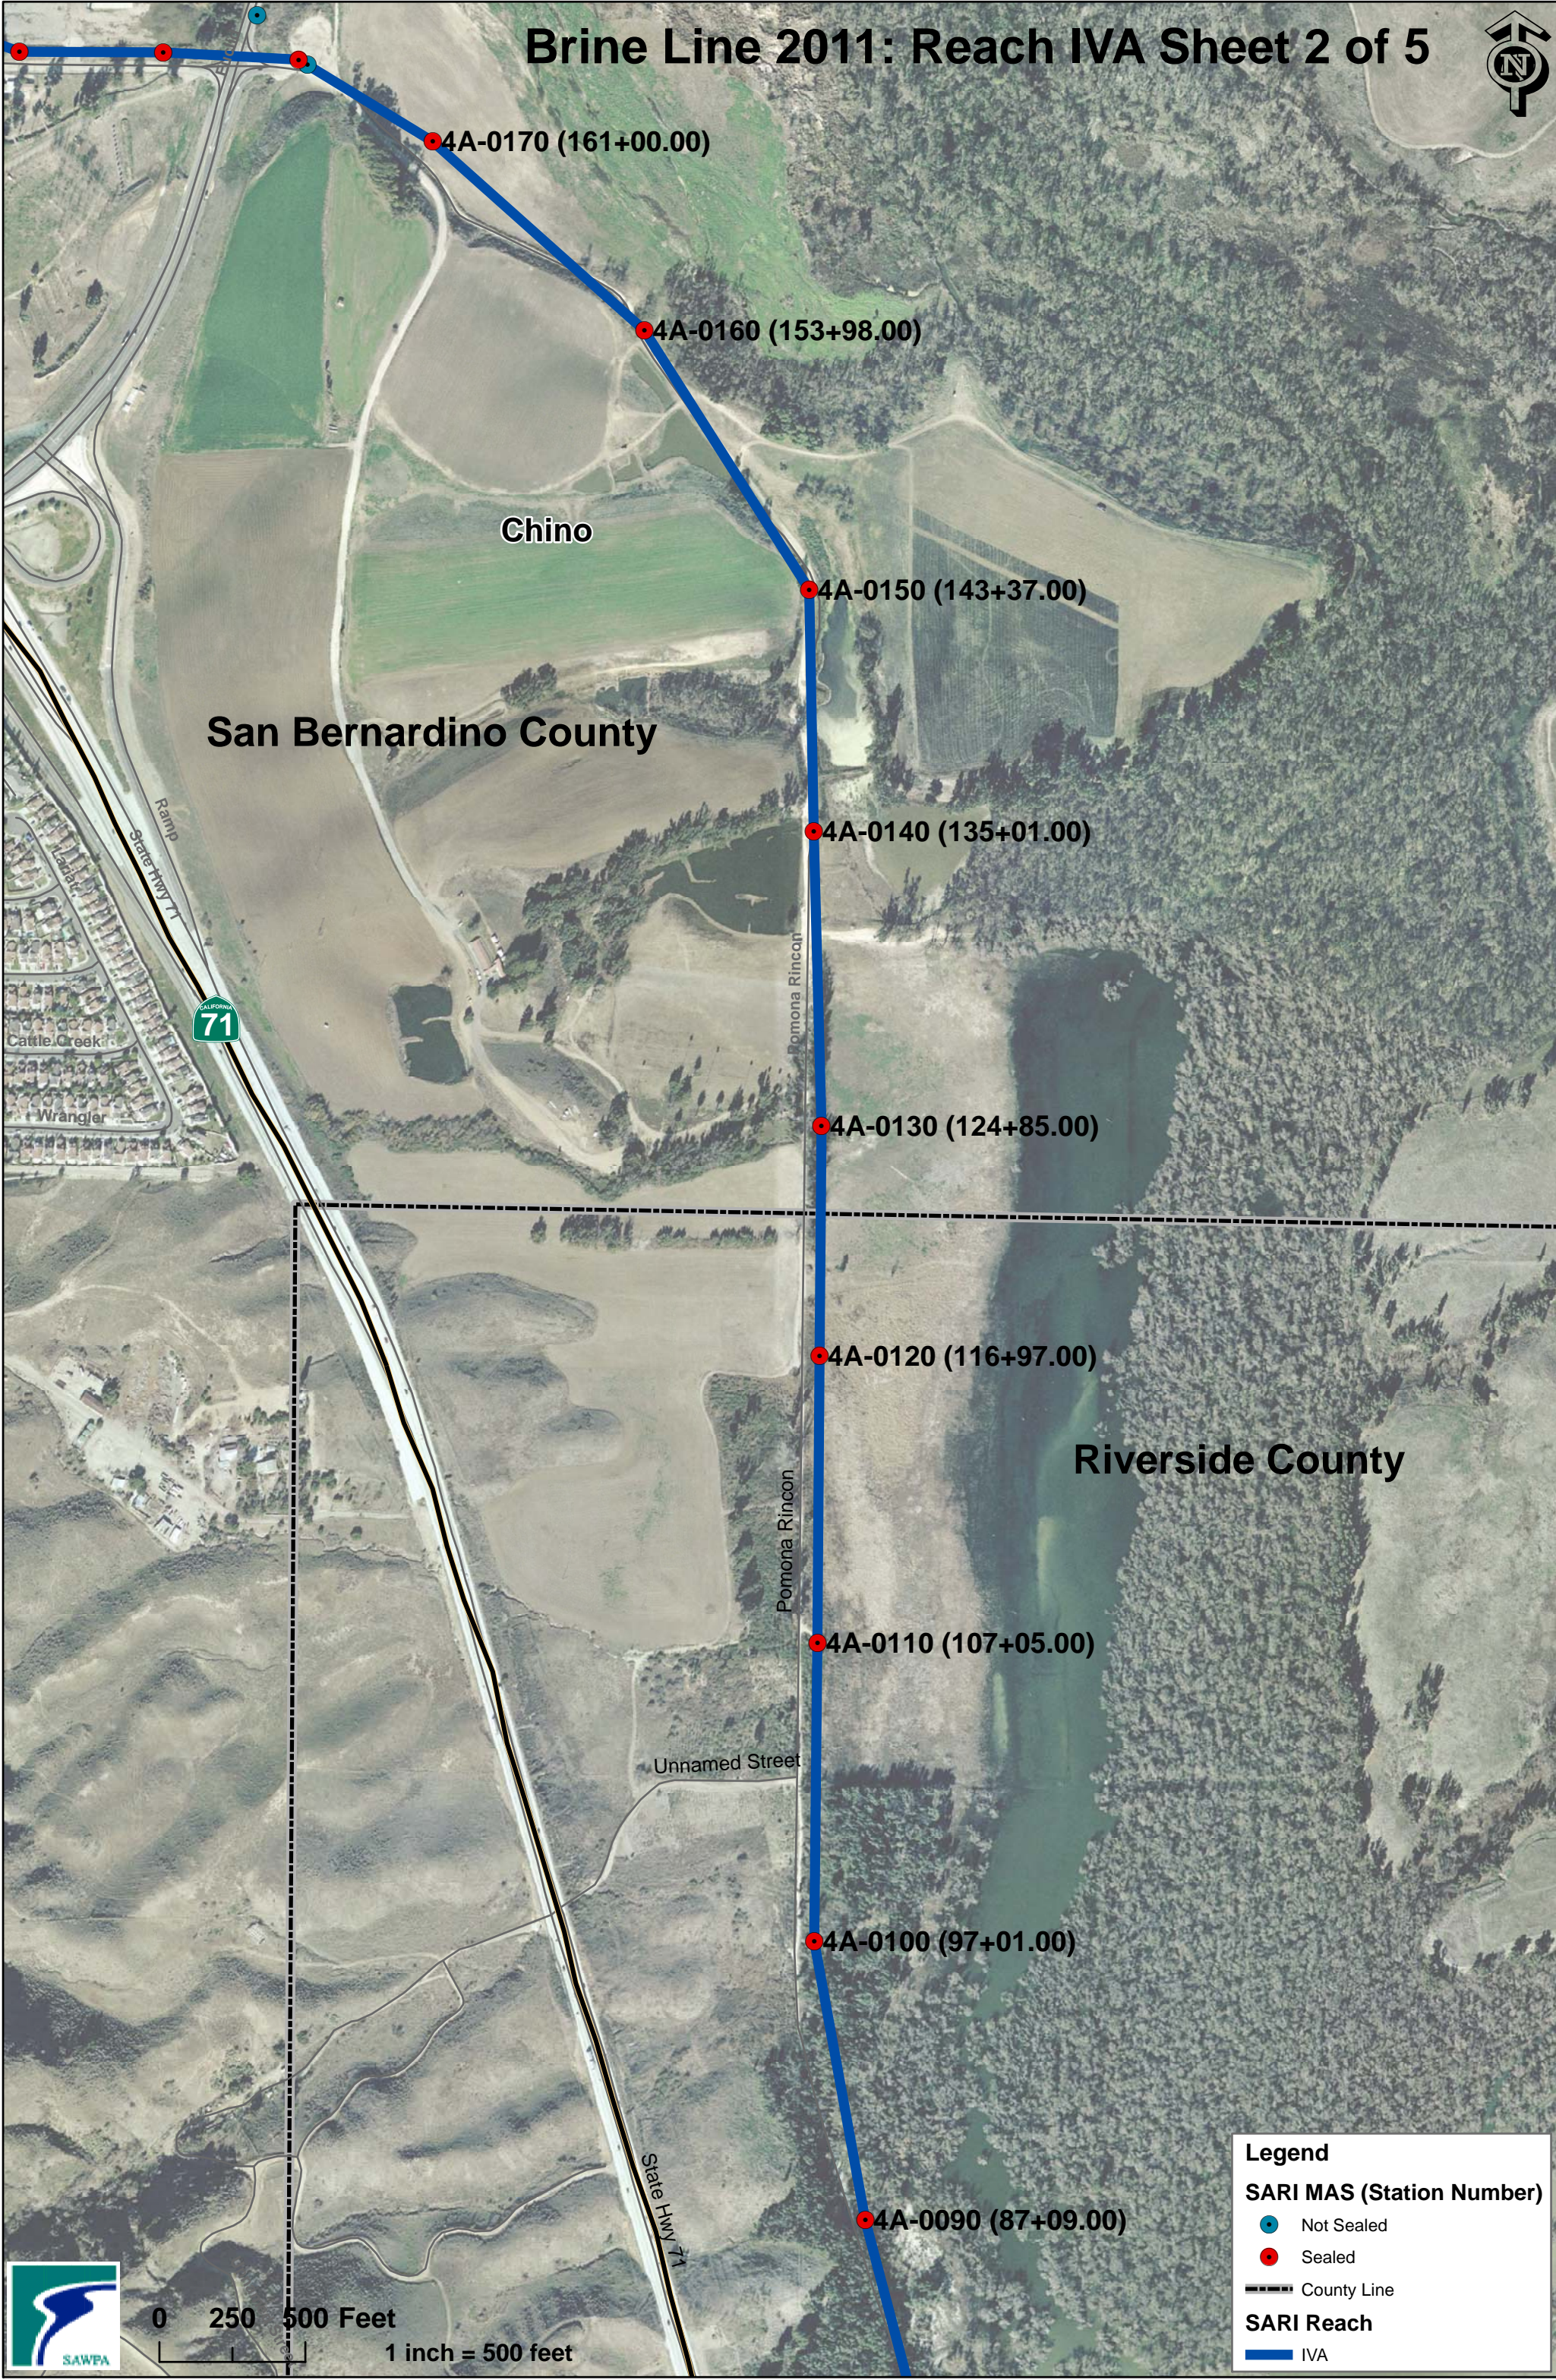

# Brine Line 2011: Reach IVA Sheet 2 of 5

4A-0170 (161+00.00)

4A-0160 (153+98.00)

Chino

4A-0150 (143+37.00)

San Bernardino County

4A-0140 (135+01.00)

71

4A-0130 (124+85.00)

4A-0120 (116+97.00)

Riverside County

4A-0110 (107+05.00)

Unnamed Street

4A-0100 (97+01.00)

4A-0090 (87+09.00)

#### SARI MAS (Station Number)

● Not Sealed

● Sealed

--- County Line

#### SARI Reach

— IVA

0 250 500 Feet

1 inch = 500 feet