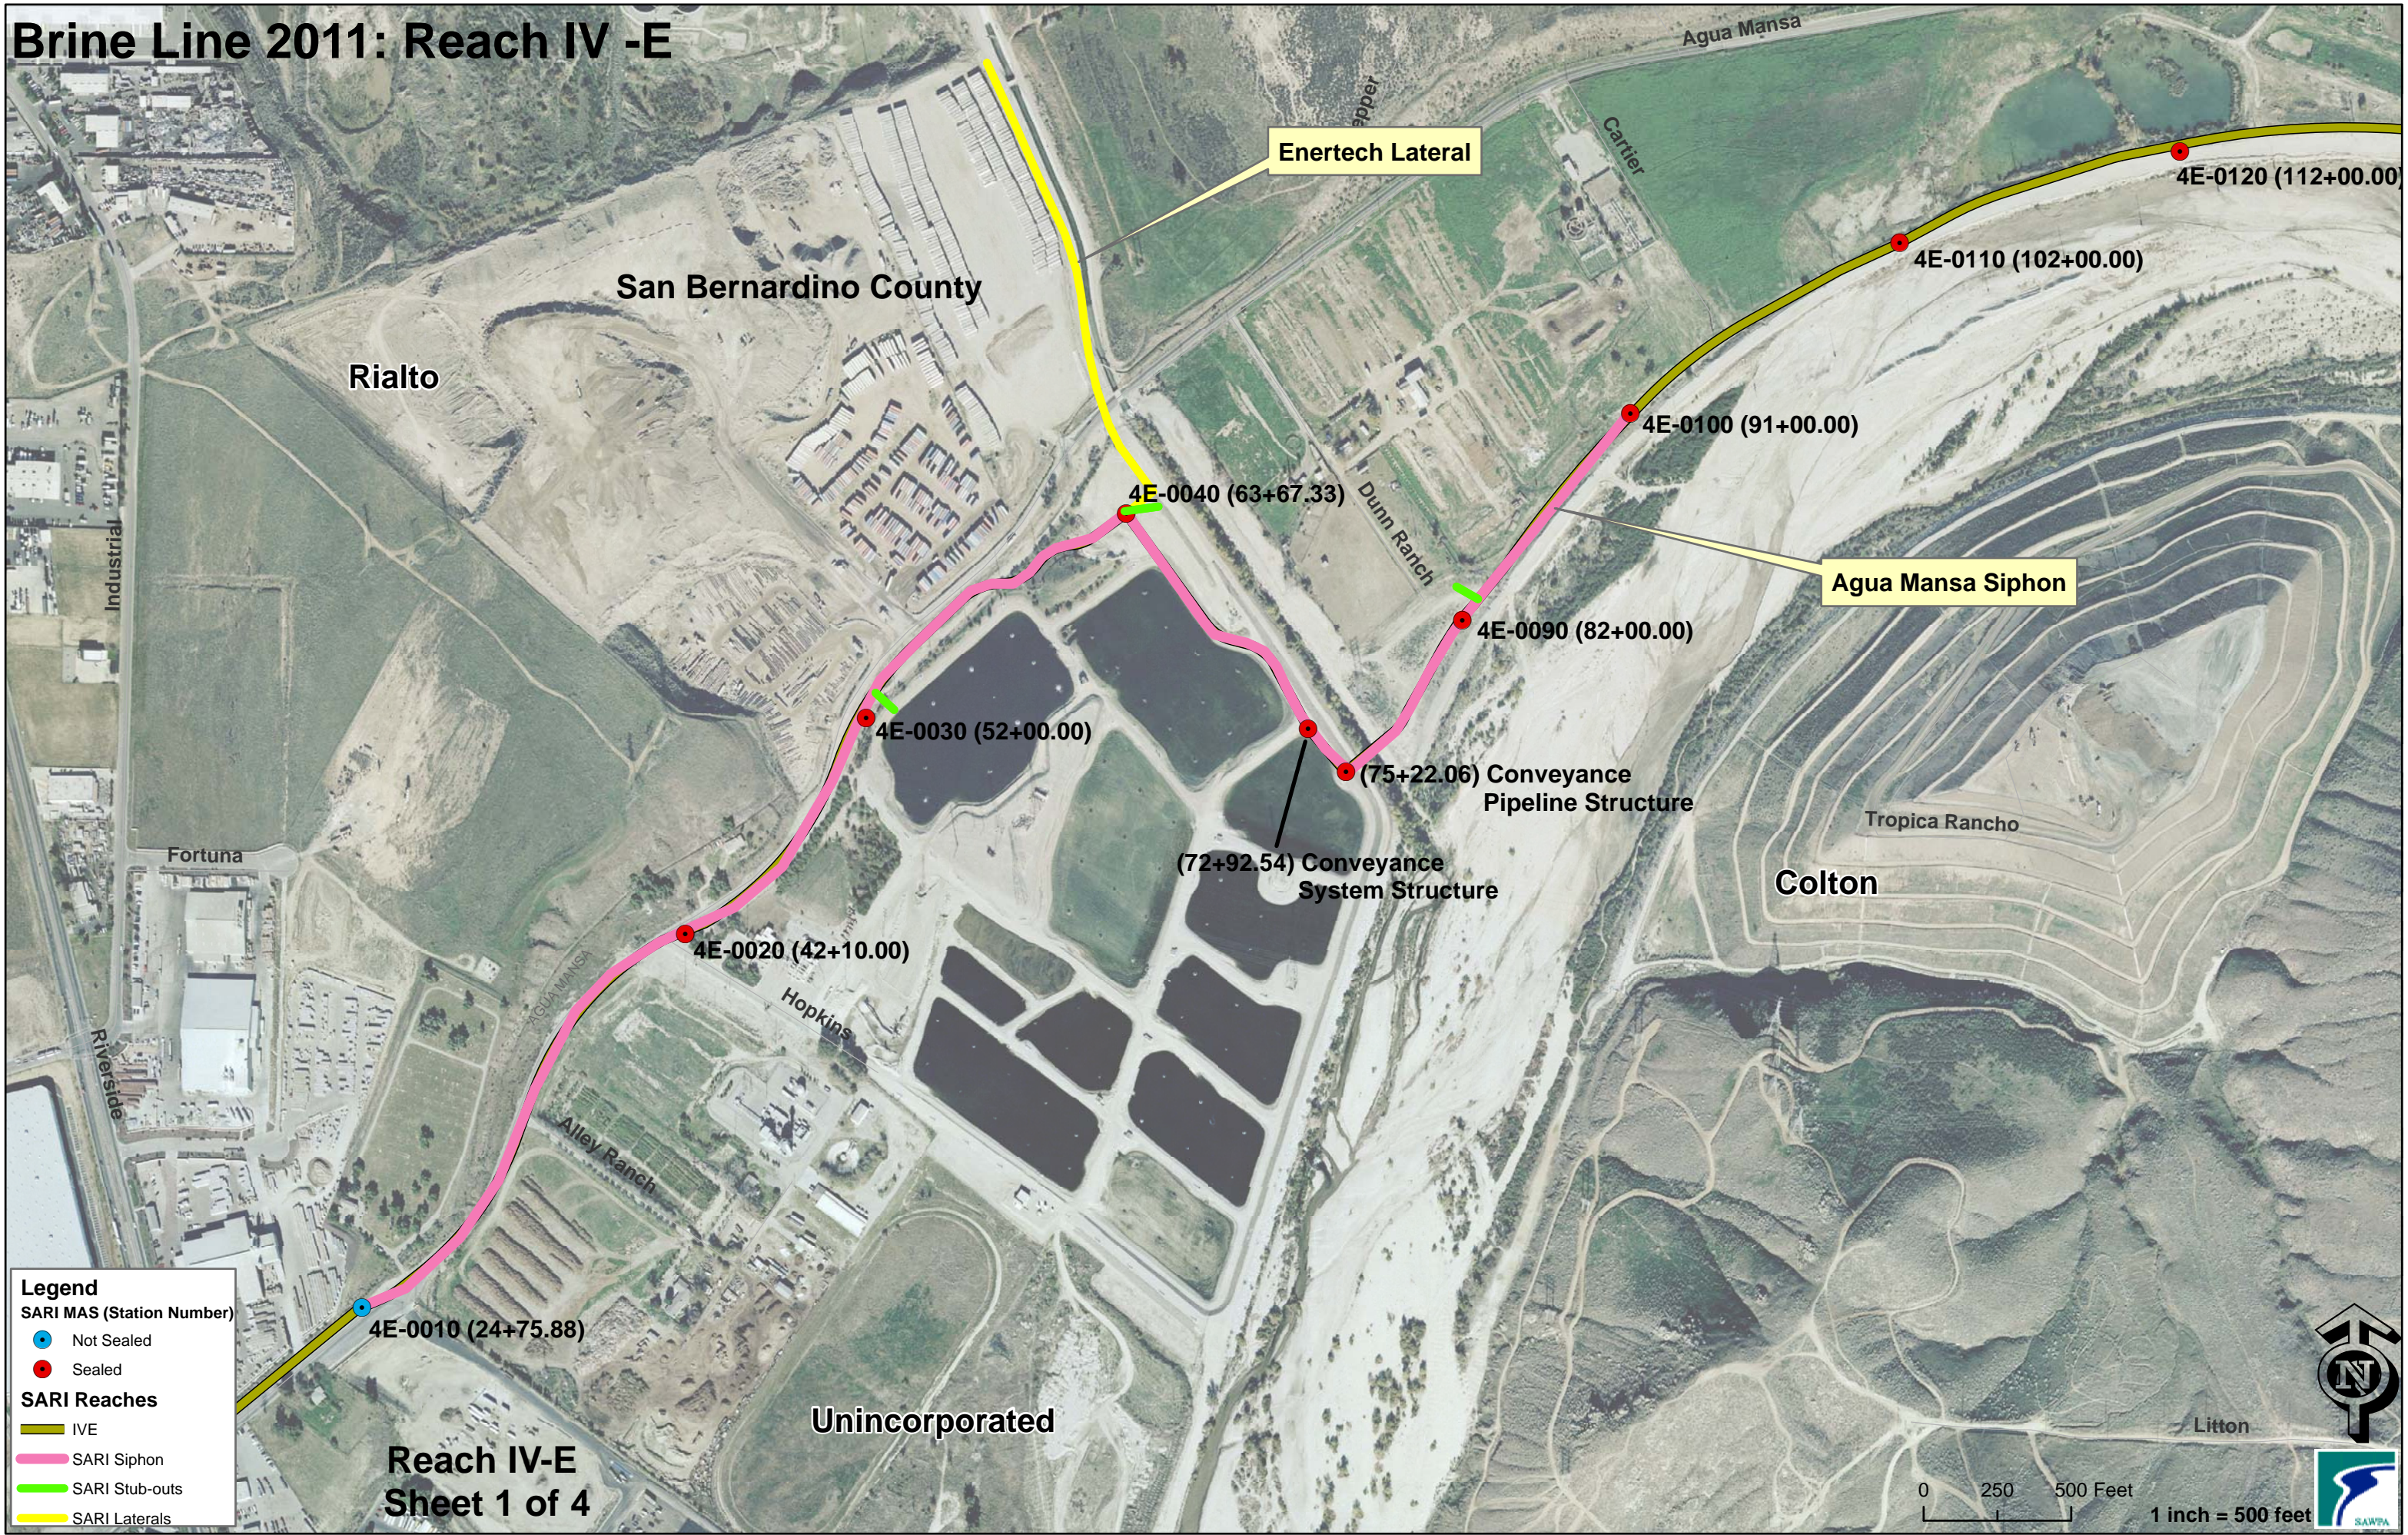

Brine Line 2011: Reach IV -E

Legend

SARI MAS (Station Number)

- Not Sealed
- Sealed

SARI Reaches

- IVE
- SARI Siphon
- SARI Stub-outs
- SARI Laterals

Reach IV-E
Sheet 1 of 4