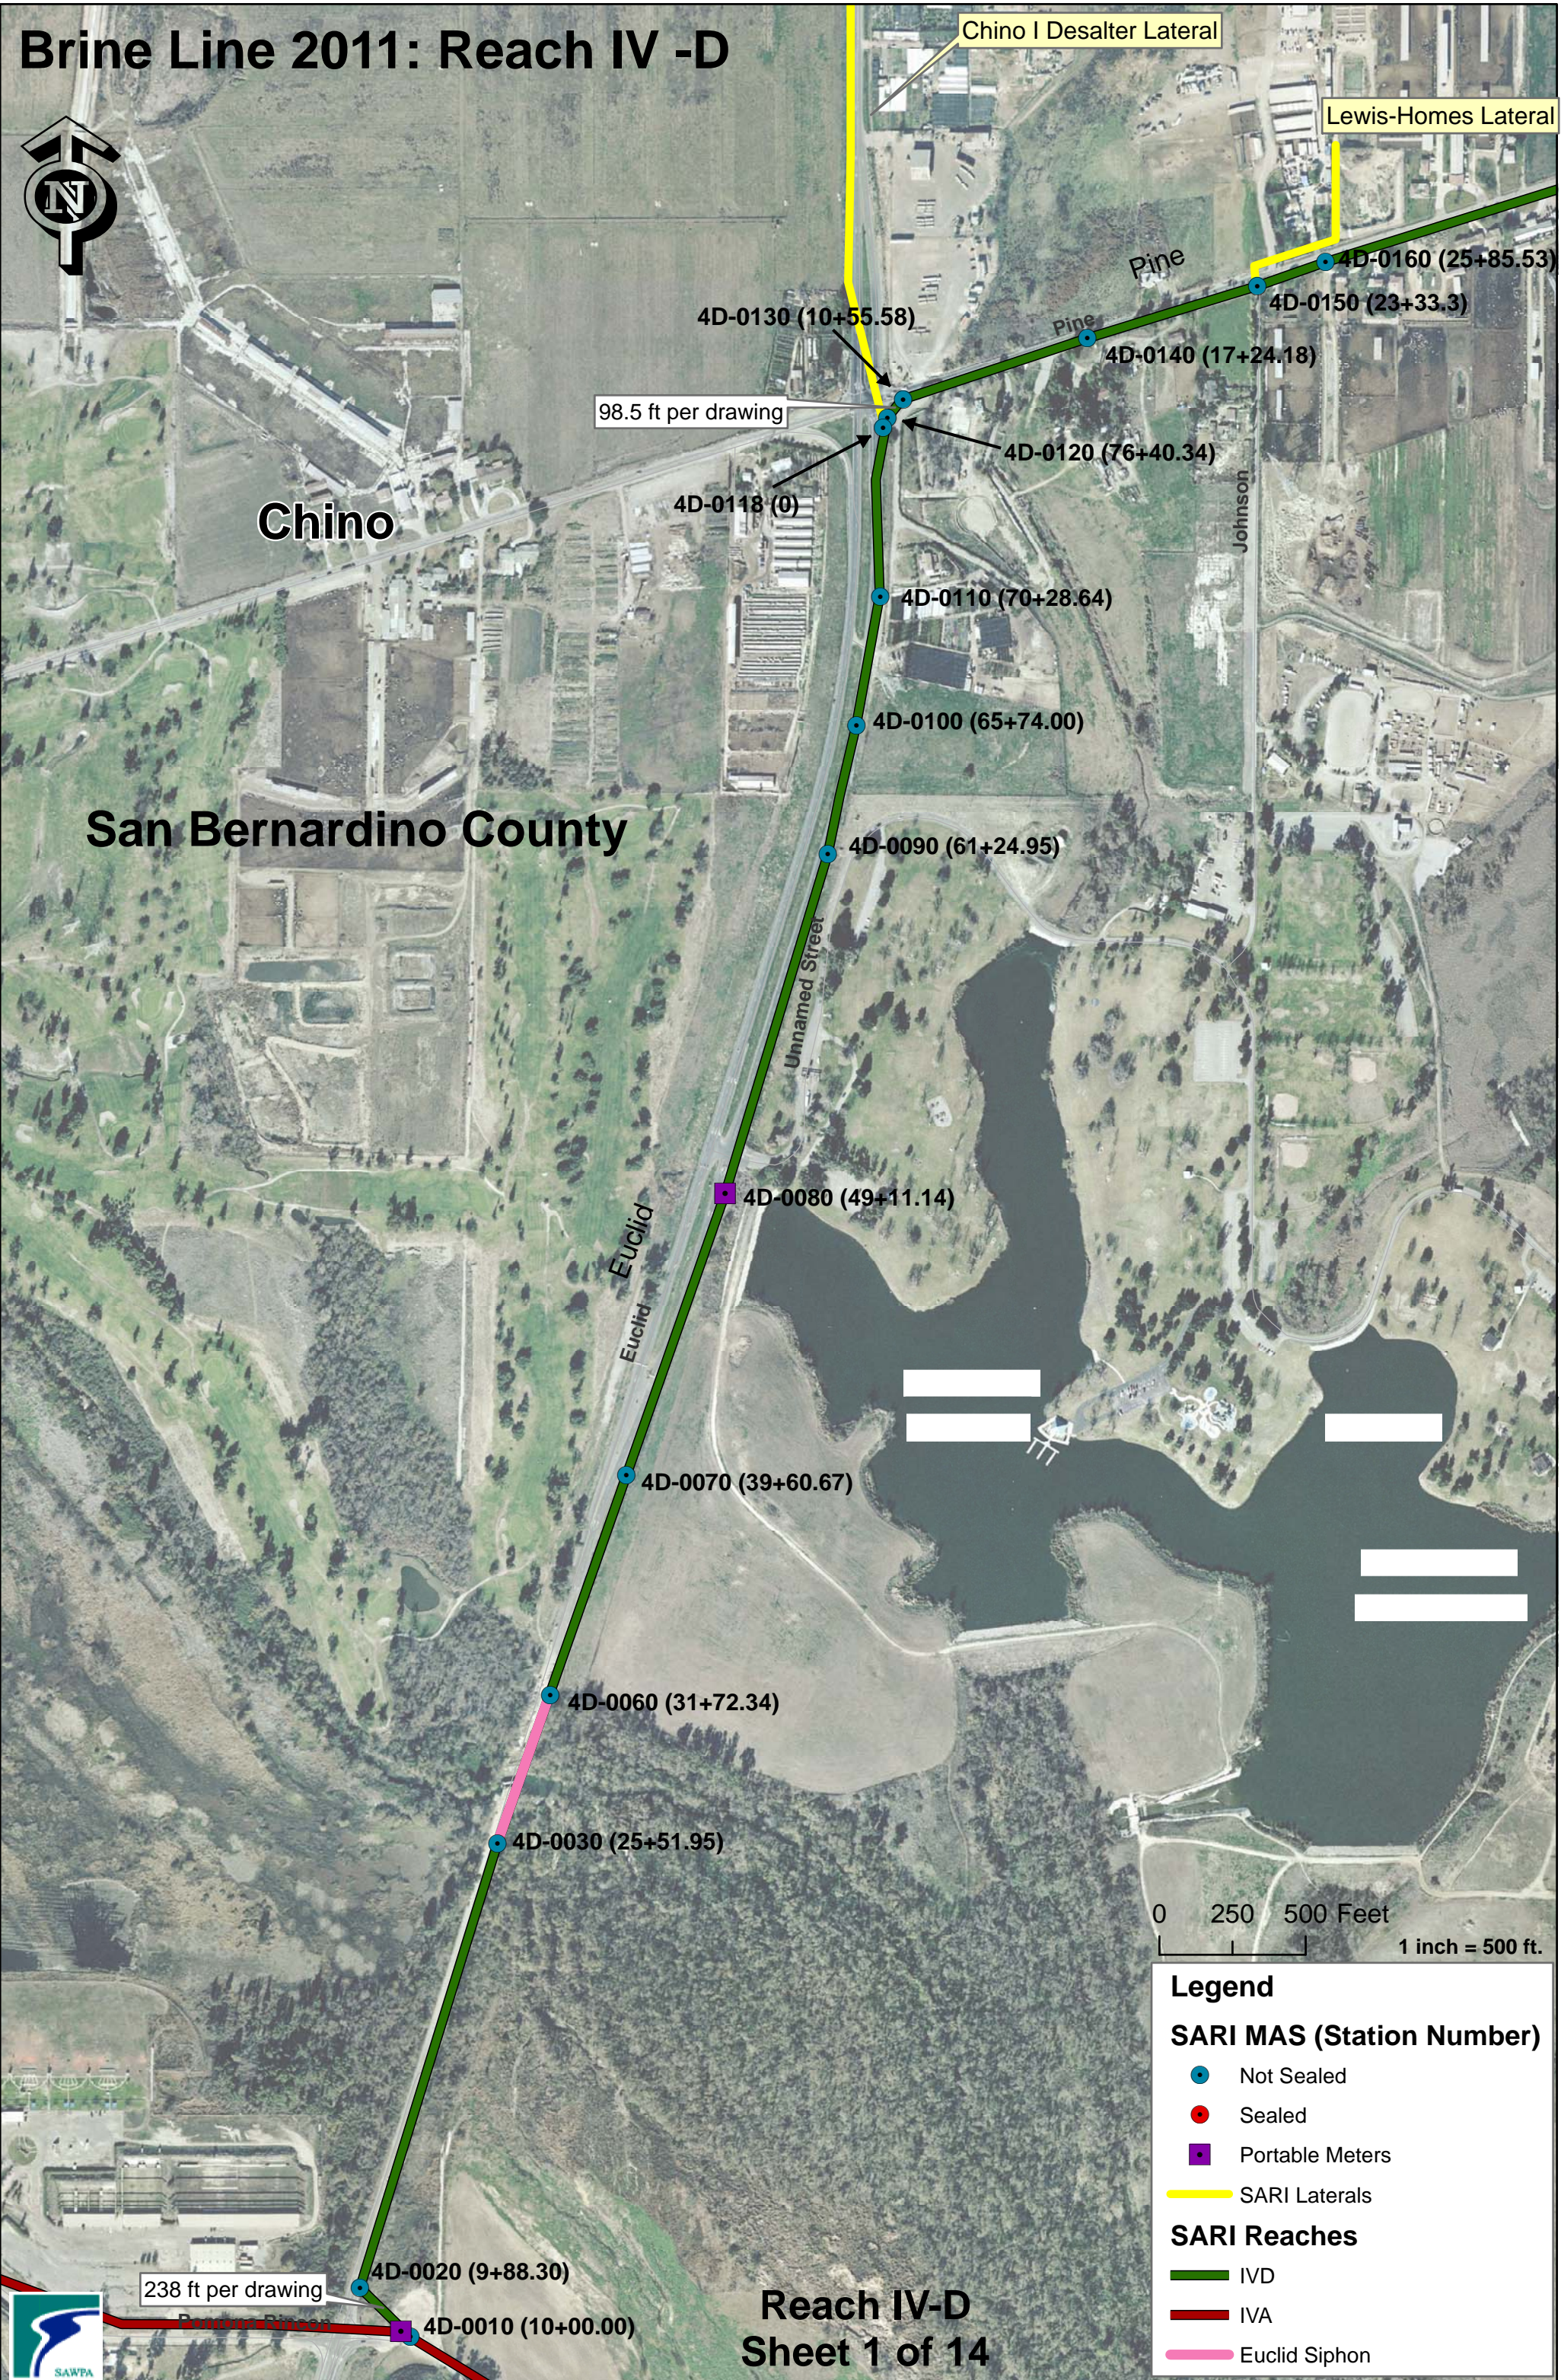

Brine Line 2011: Reach IV -D

Legend

SARI MAS (Station Number)

- Not Sealed
- Sealed
- Portable Meters

SARI Laterals

- SARI Laterals

SARI Reaches

- IVD
- IVA
- Euclid Siphon

Reach IV-D
Sheet 1 of 14