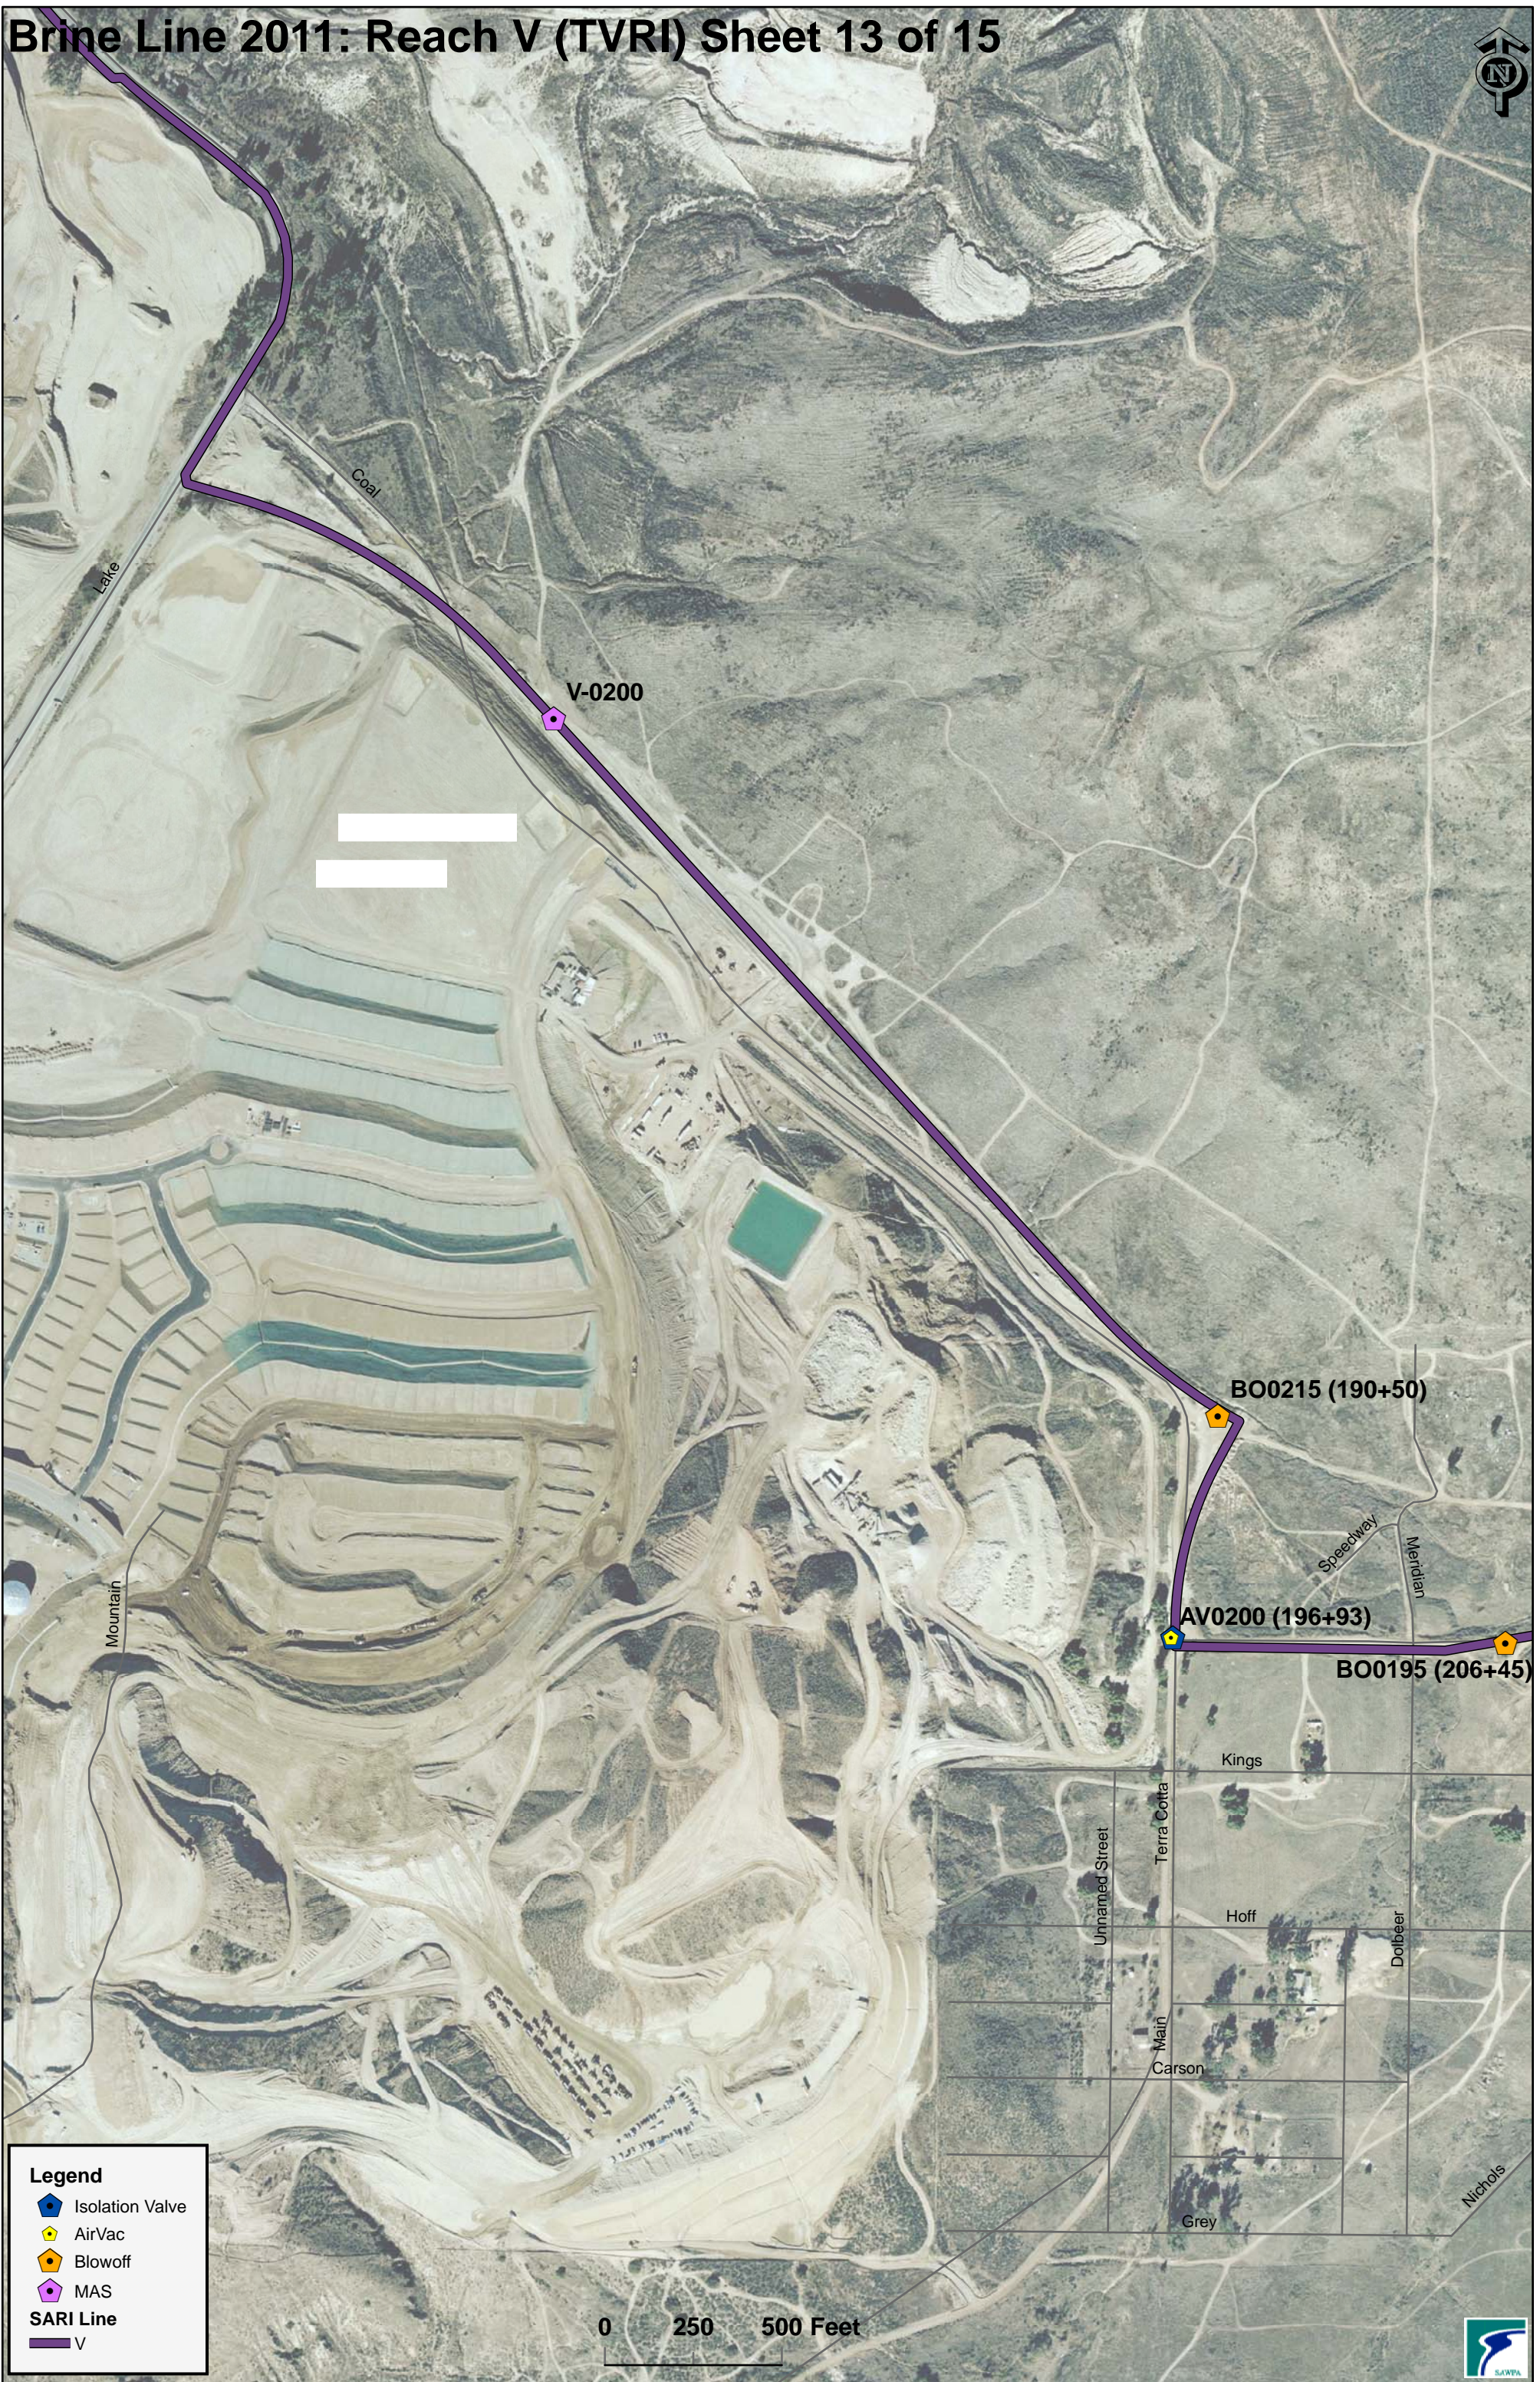

Brine Line 2011: Reach V (TVRI) Sheet 13 of 15

Legend

- Isolation Valve
- AirVac
- Blowoff
- MAS
- SARI Line
- V

0 250 500 Feet