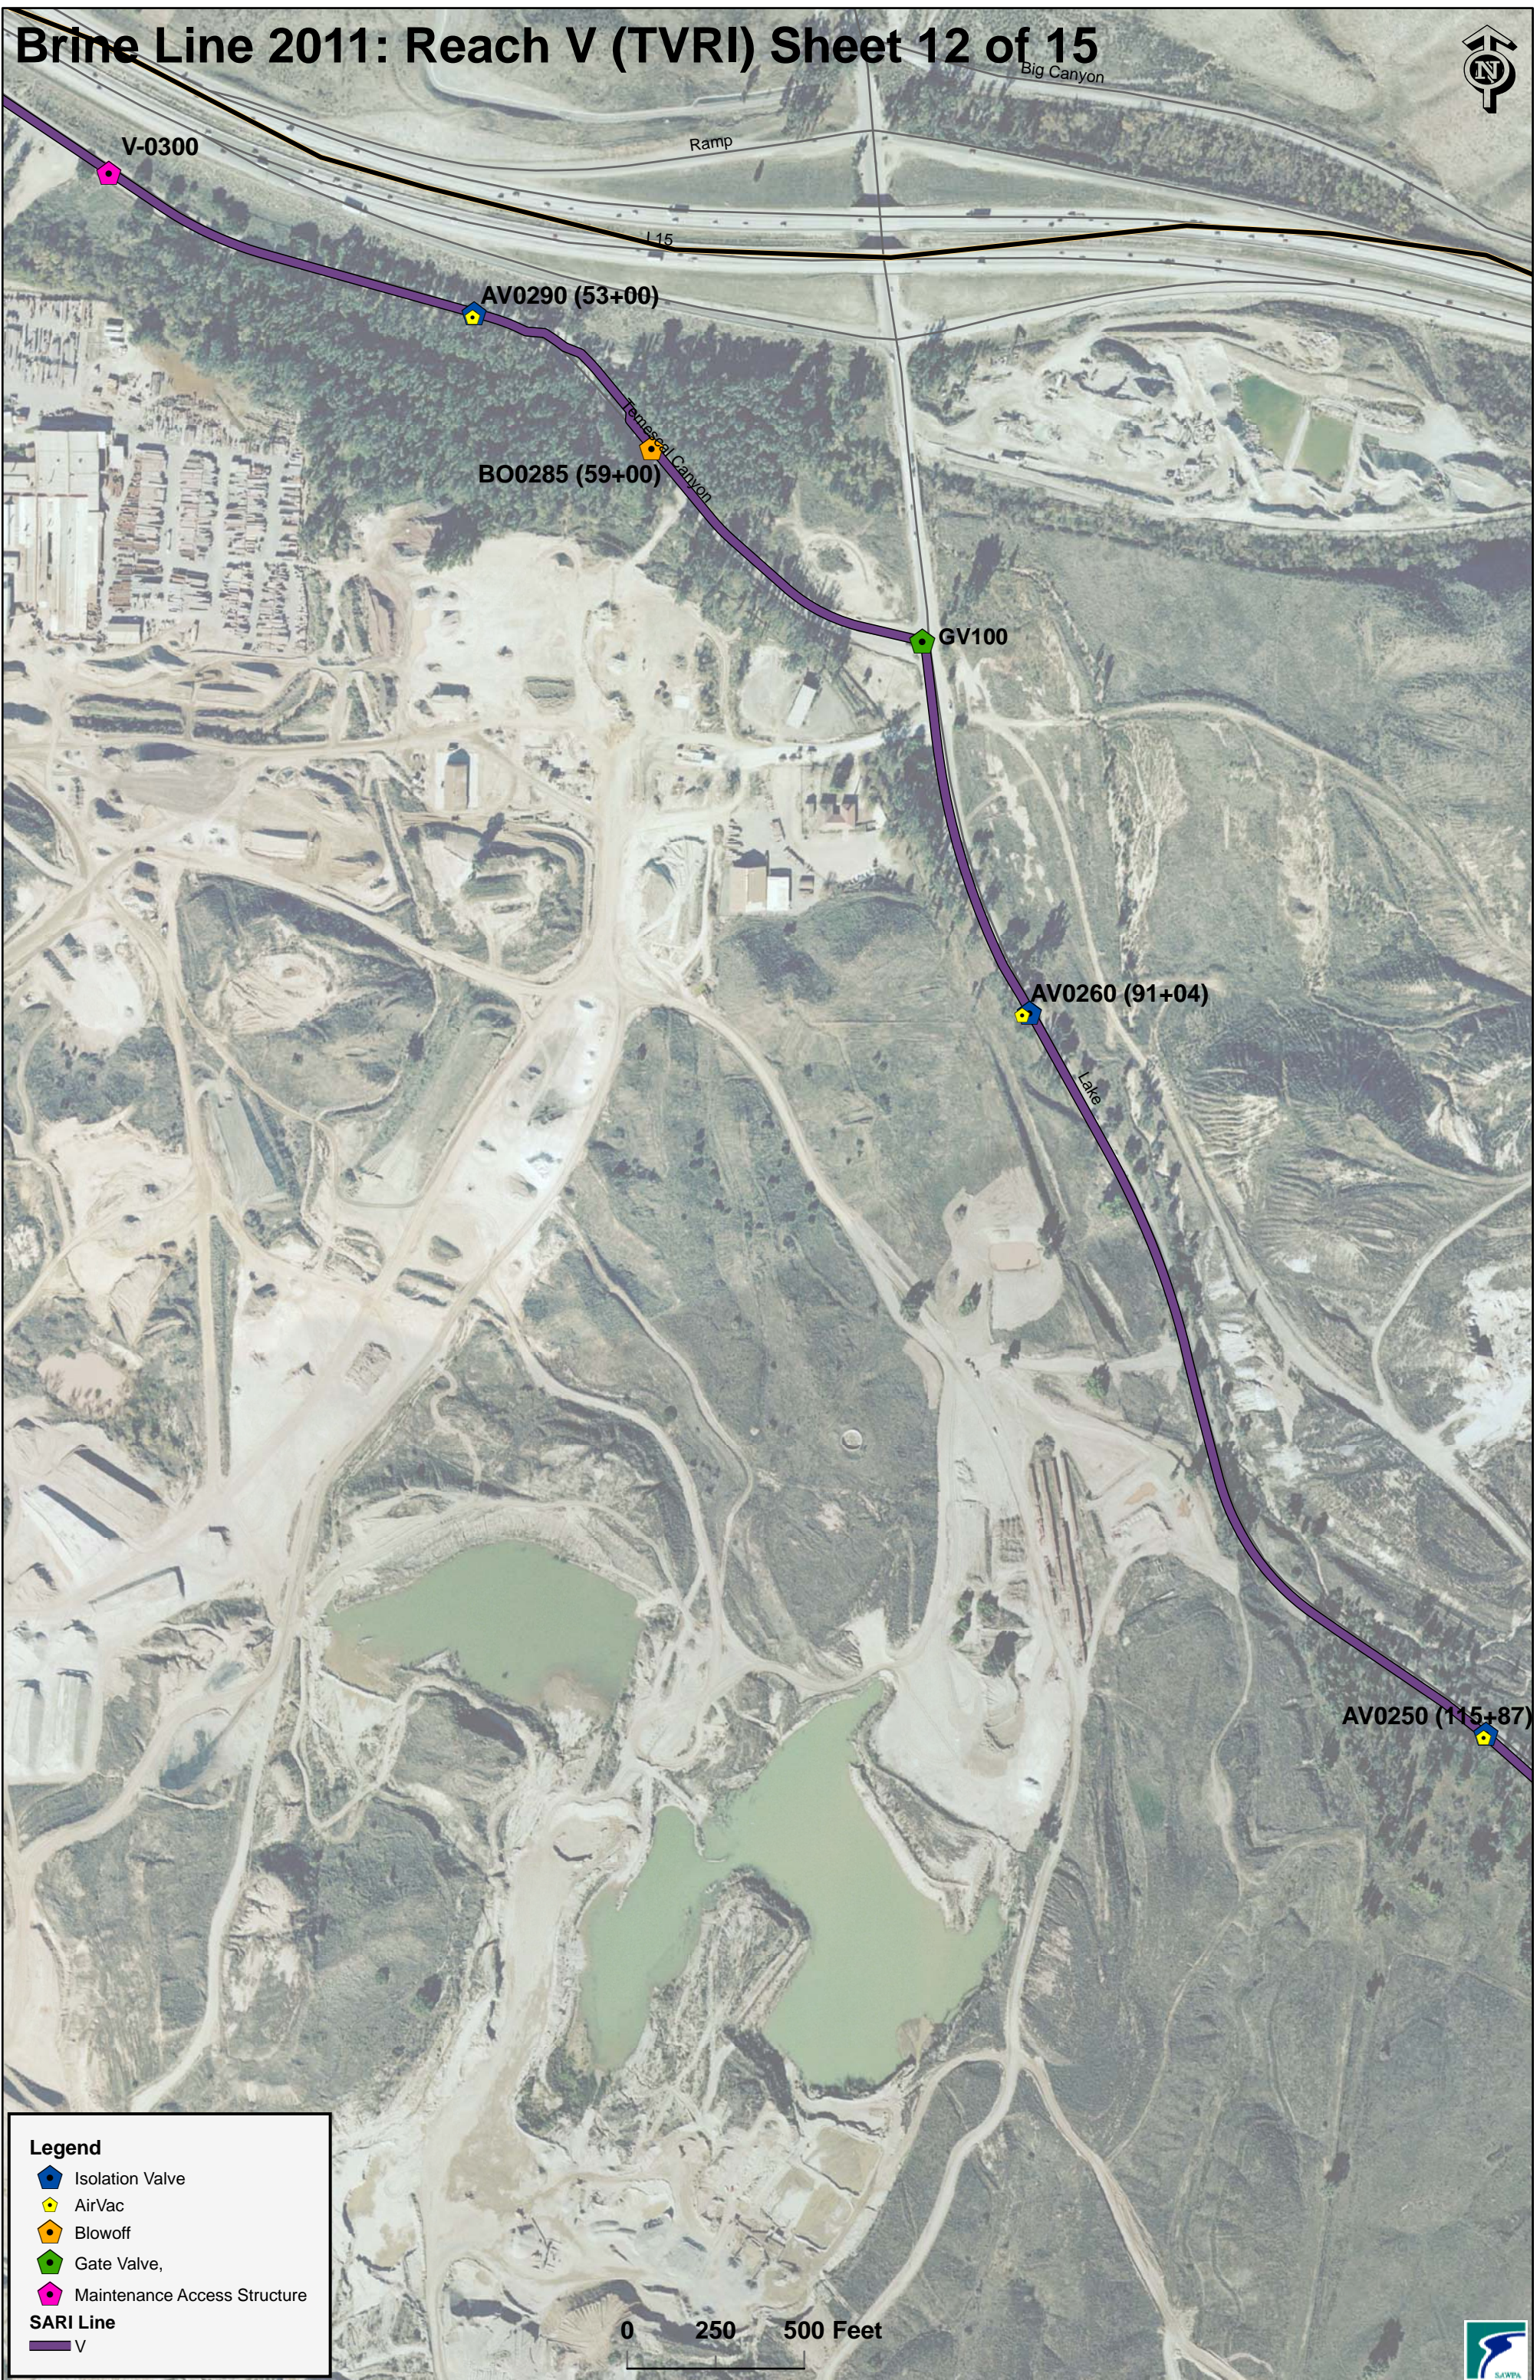

# Brine Line 2011: Reach V (TVRI) Sheet 12 of 15

**Legend**

- Isolation Valve (Blue diamond)
- AirVac (Yellow pentagon)
- Blowoff (Orange diamond)
- Gate Valve, (Green diamond)
- Maintenance Access Structure (Pink pentagon)

**SARI Line**

- V (Purple line)

0 250 500 Feet