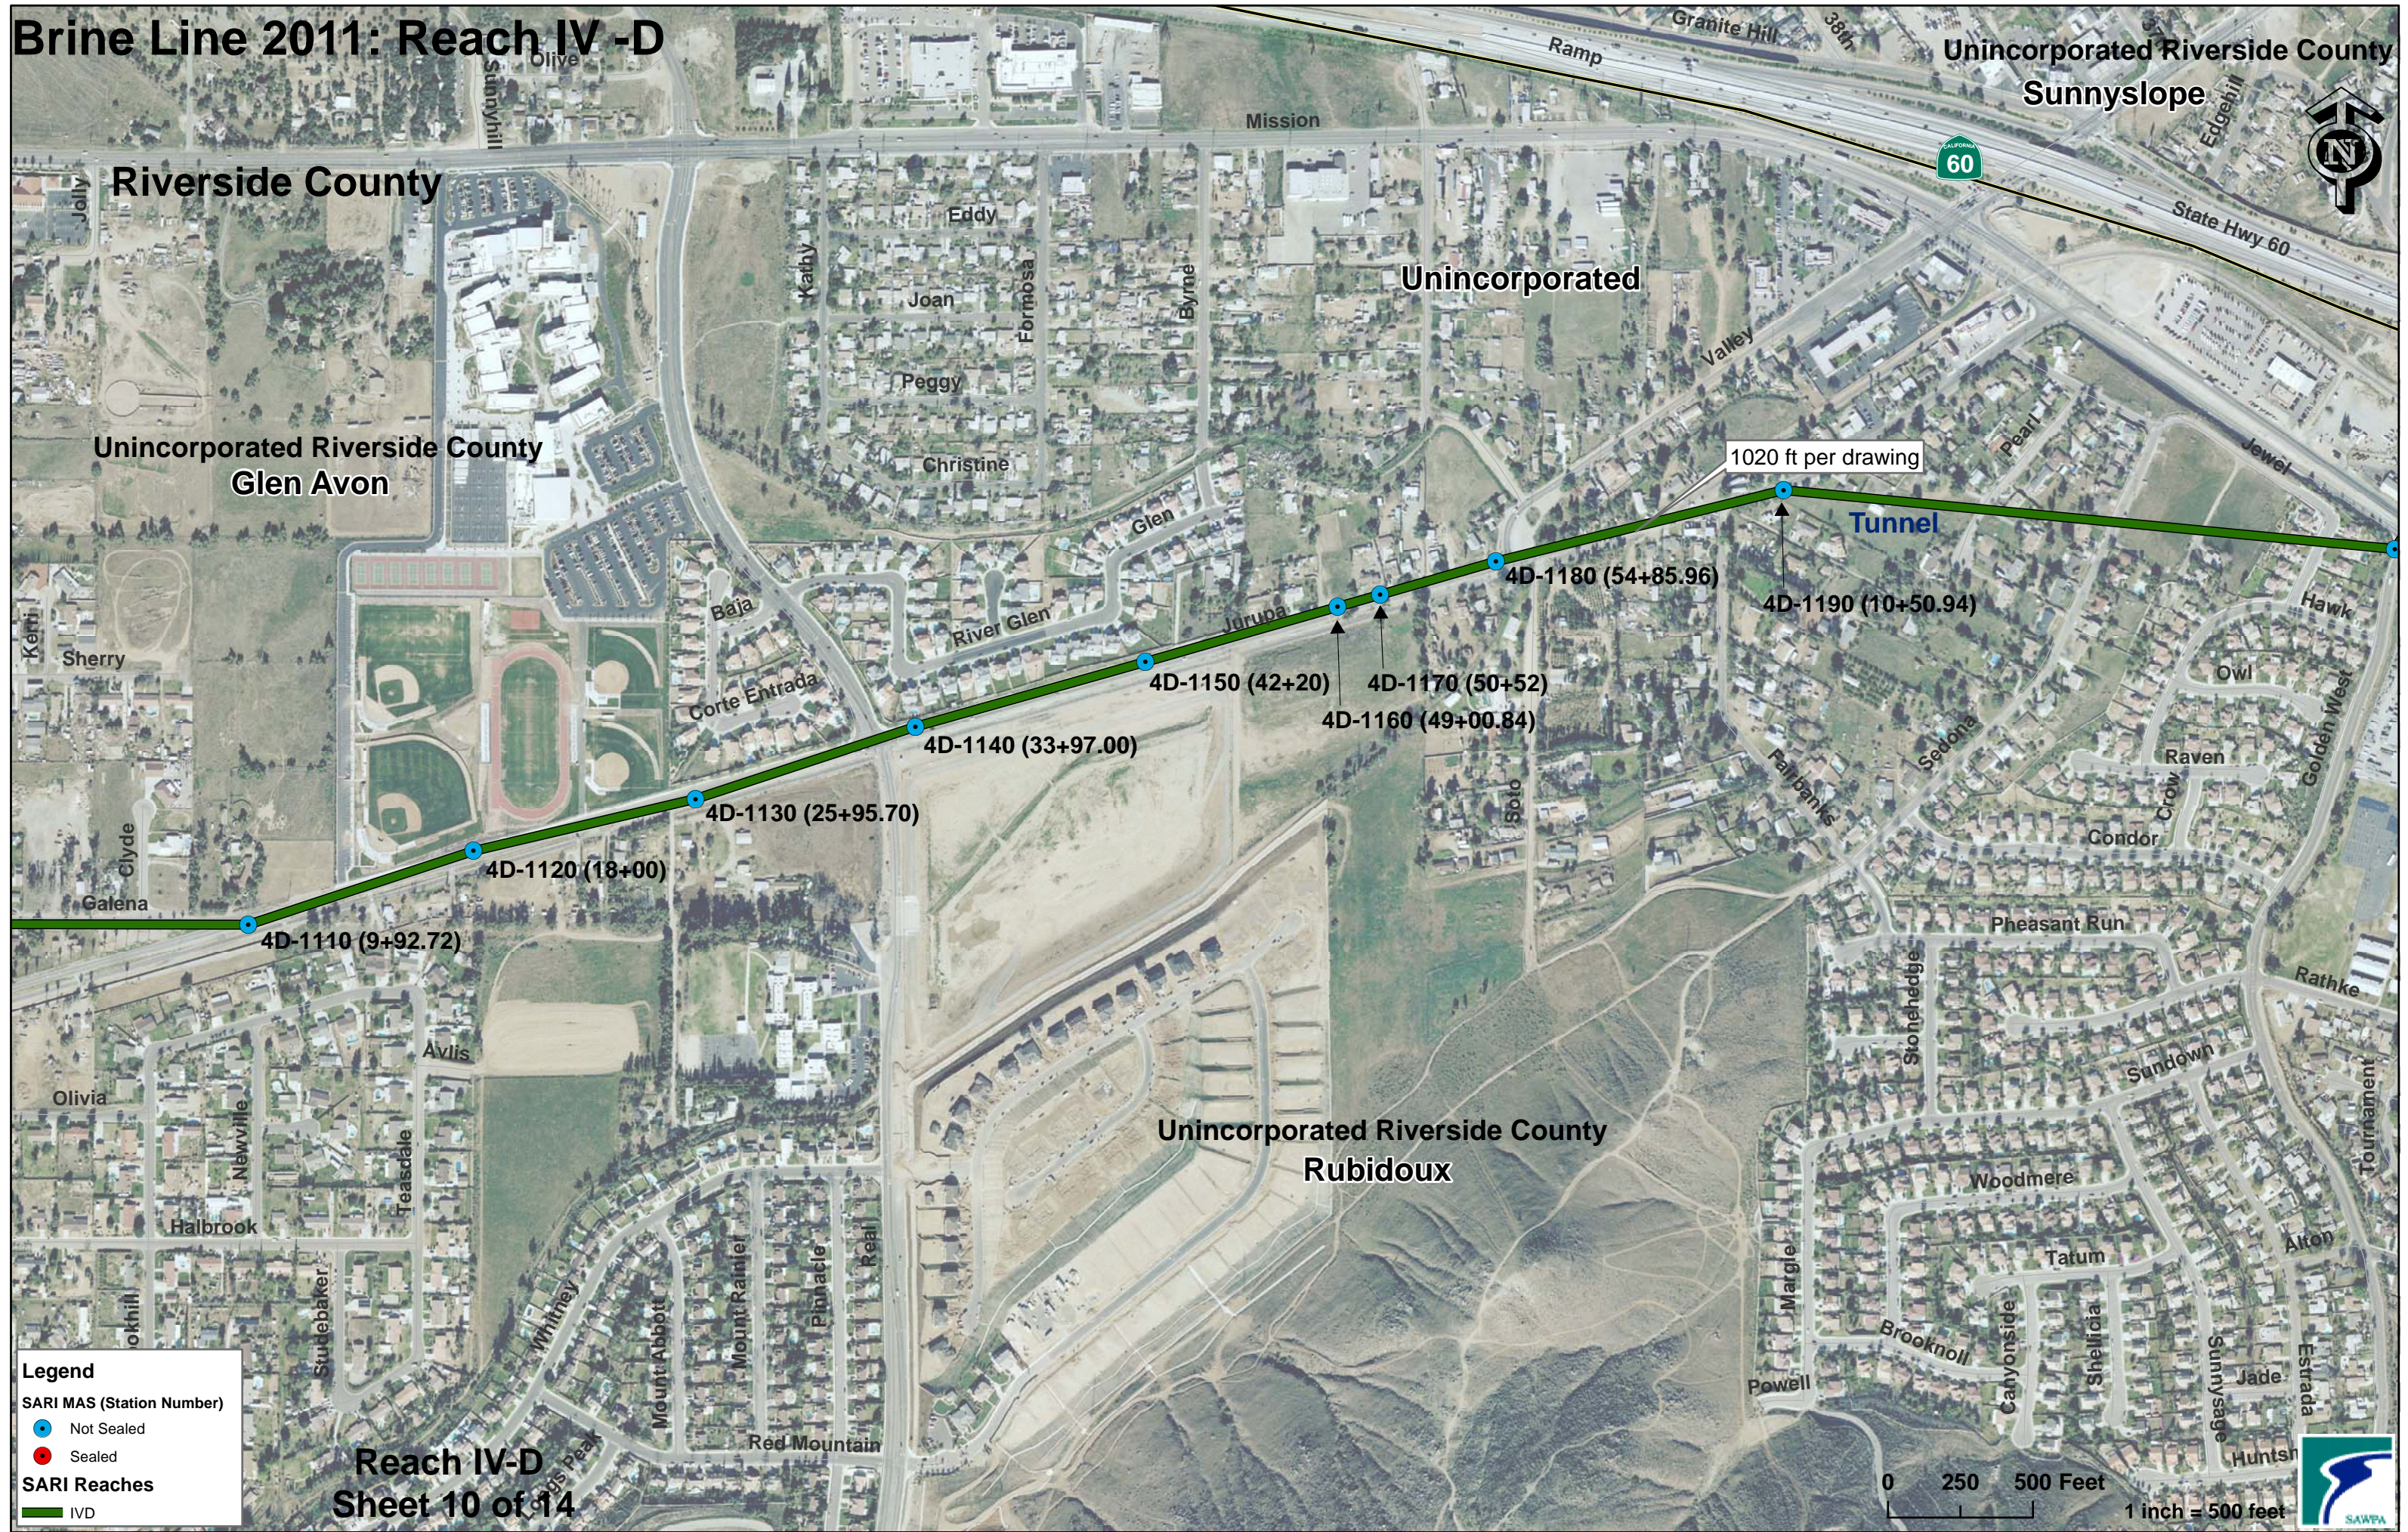

Brine Line 2011: Reach IV -D

Legend

- SARI MAS (Station Number)
- Not Sealed
- Sealed
- SARI Reaches
- IVD

Reach IV-D
Sheet 10 of 14

0 250 500 Feet
 1 inch = 500 feet