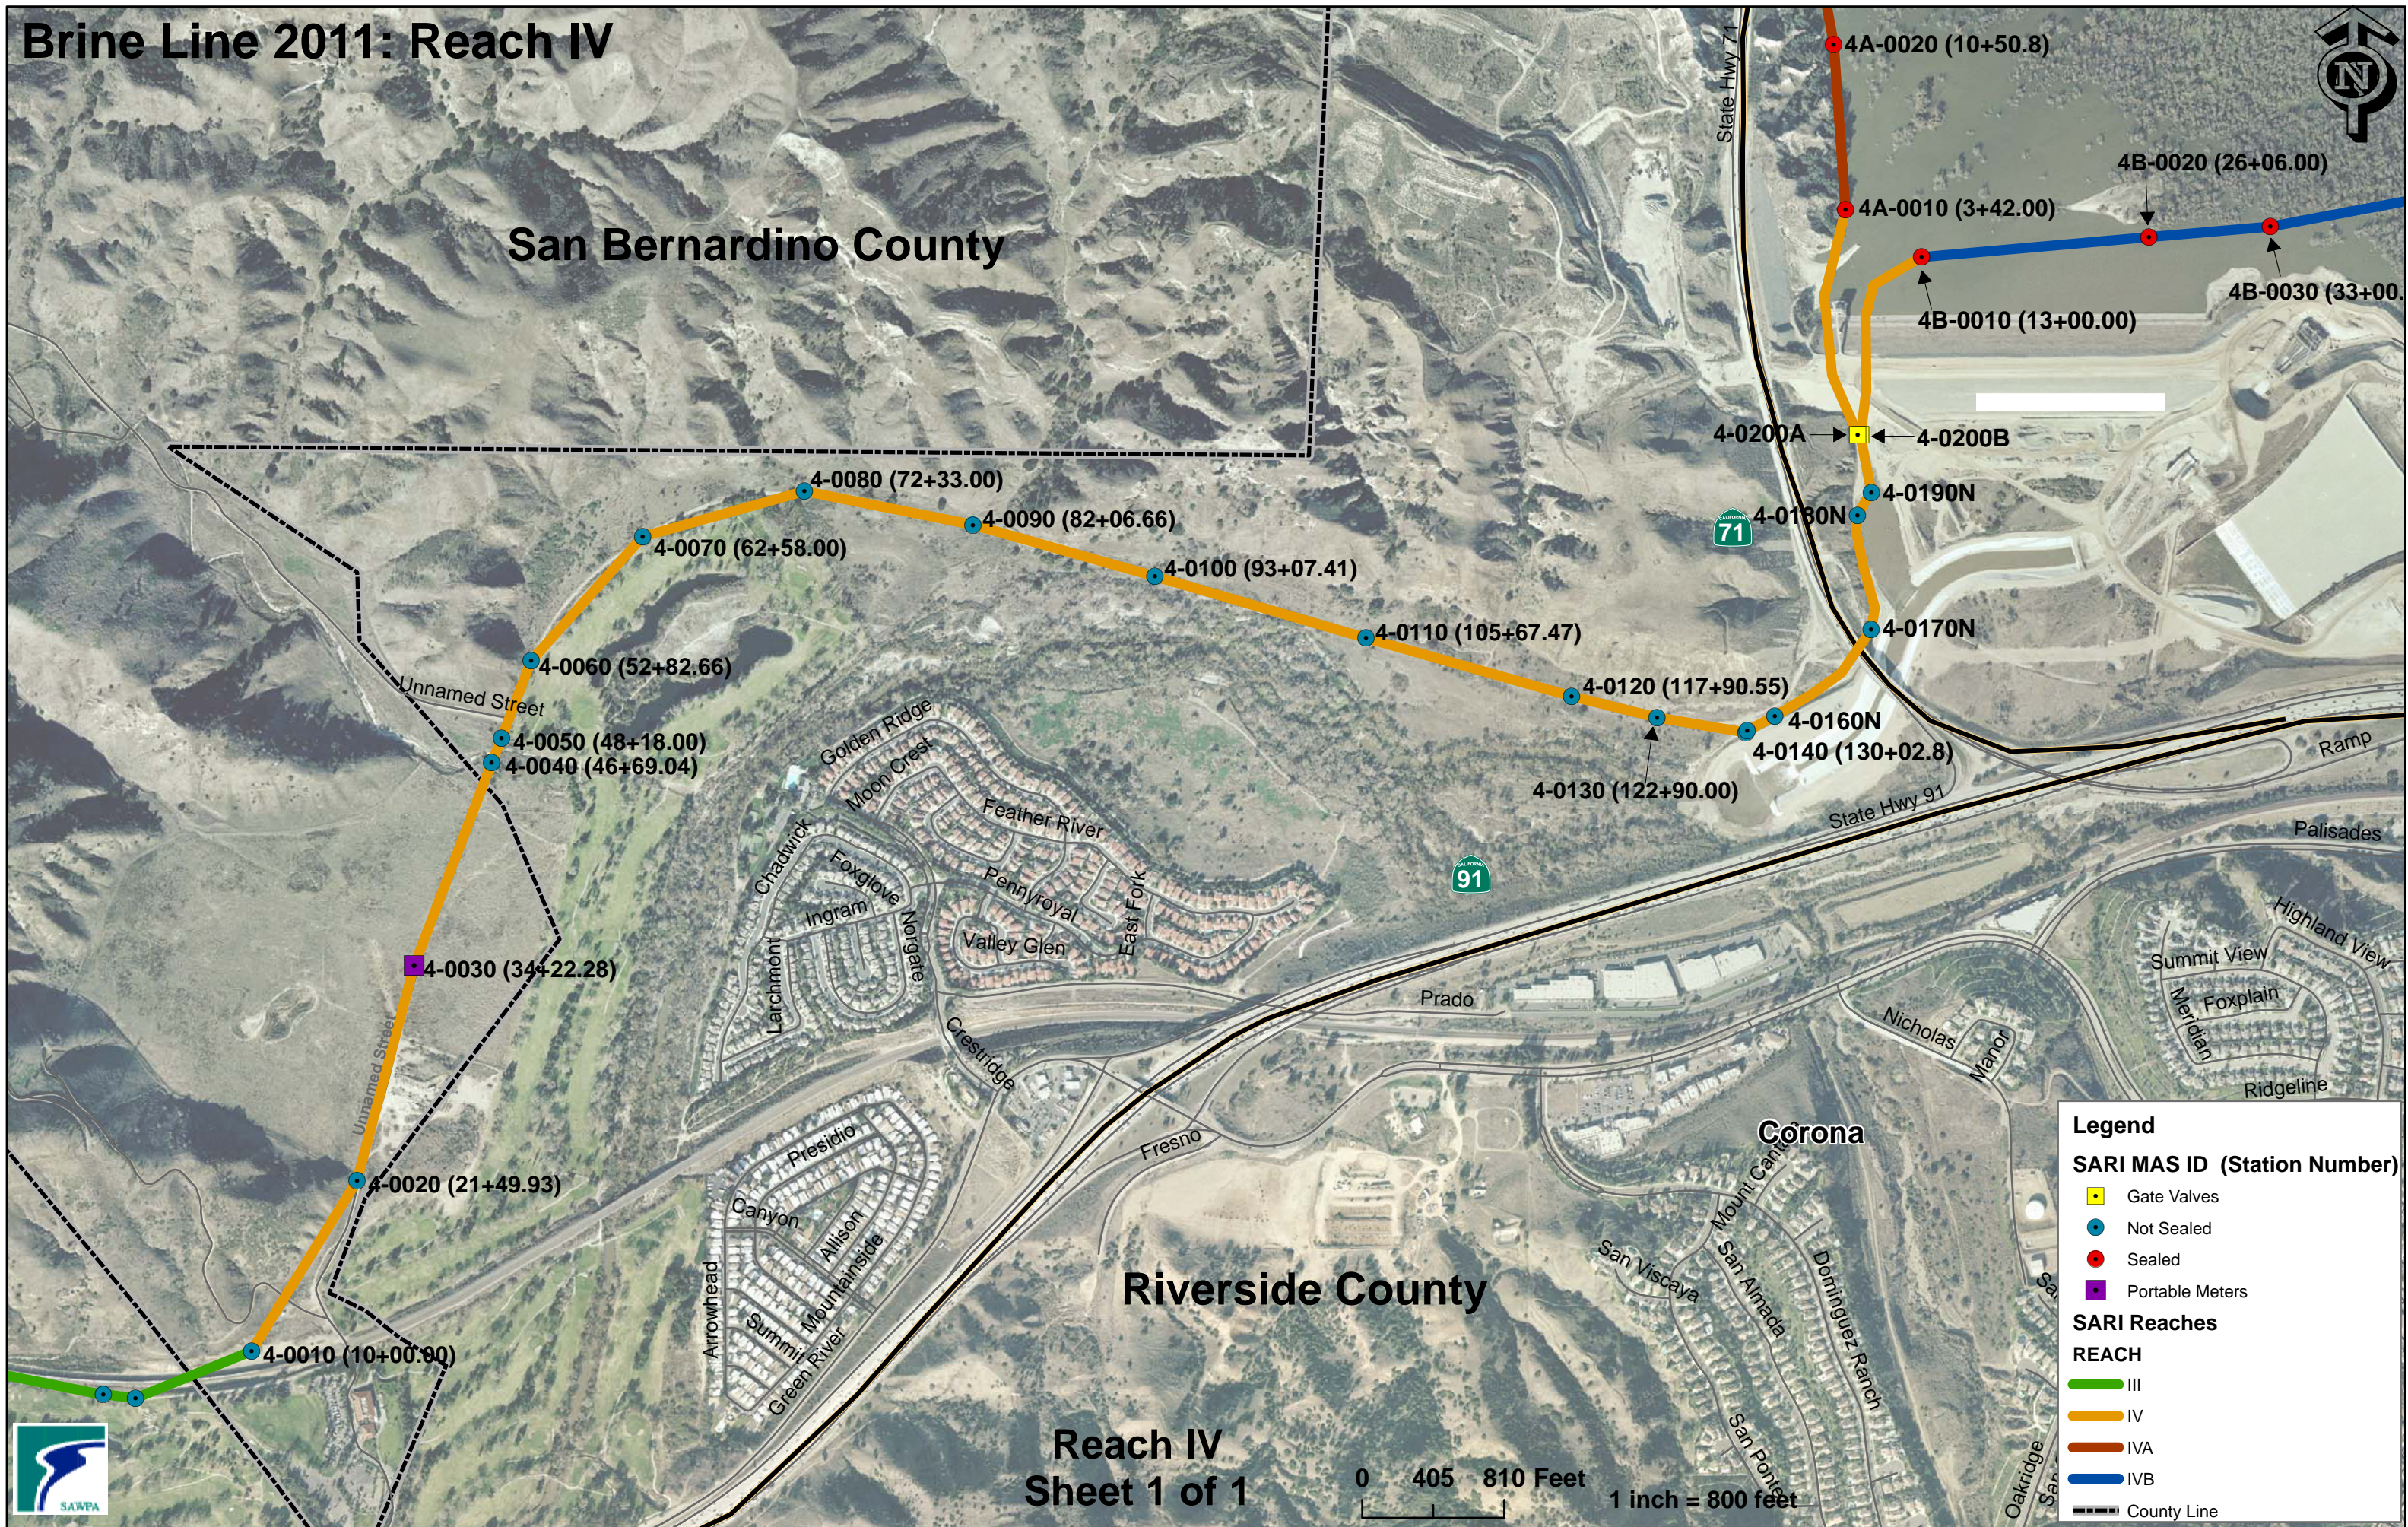

Brine Line 2011: Reach IV

San Bernardino County

Riverside County

Reach IV
Sheet 1 of 1

Legend

SARI MAS ID (Station Number)

- Gate Valves
- Not Sealed
- Sealed
- Portable Meters

SARI Reaches

REACH

- III
- IV
- IVA
- IVB
- County Line